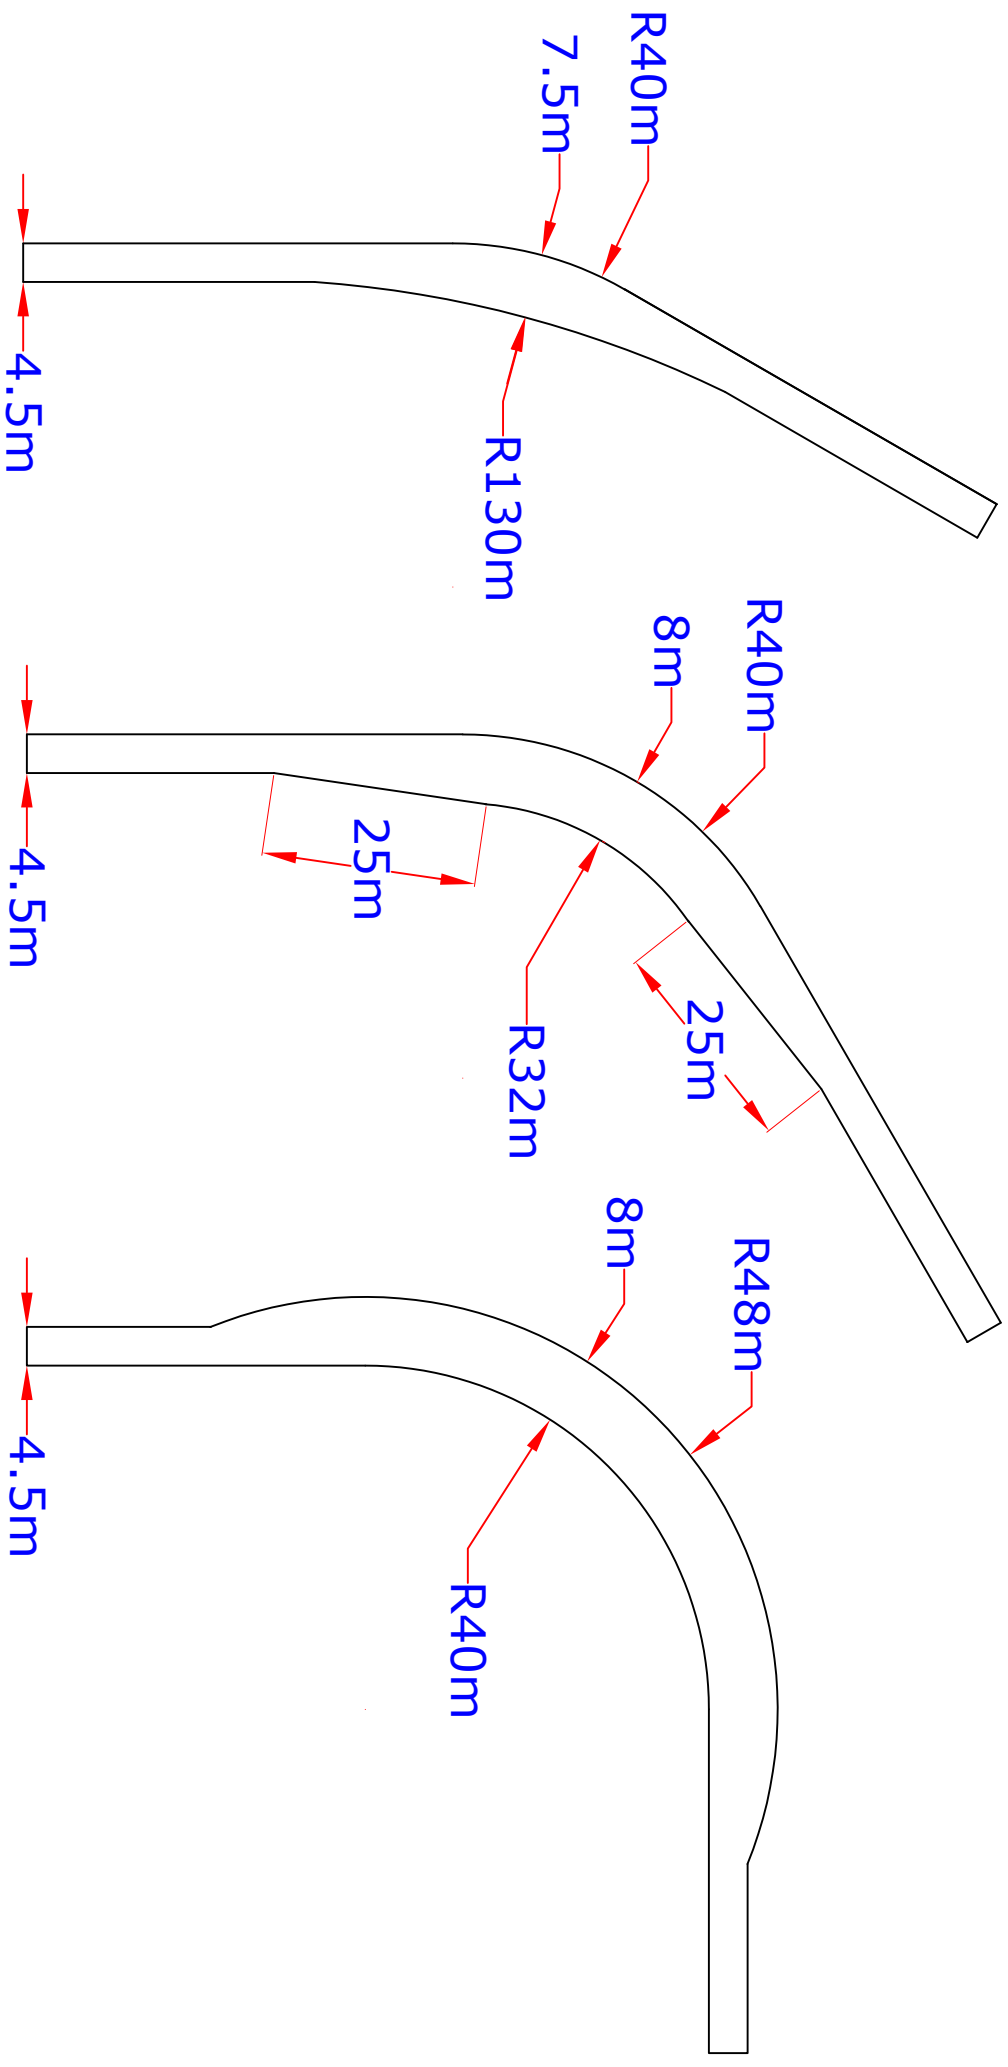

DO NOT SCALE - FOR INFORMATION PURPOSES ONLY

TITLE 40m BLADE RADII - 30° - 60° - 90°

DATE 01/01/2019 DRG No. B40.1 TRACK