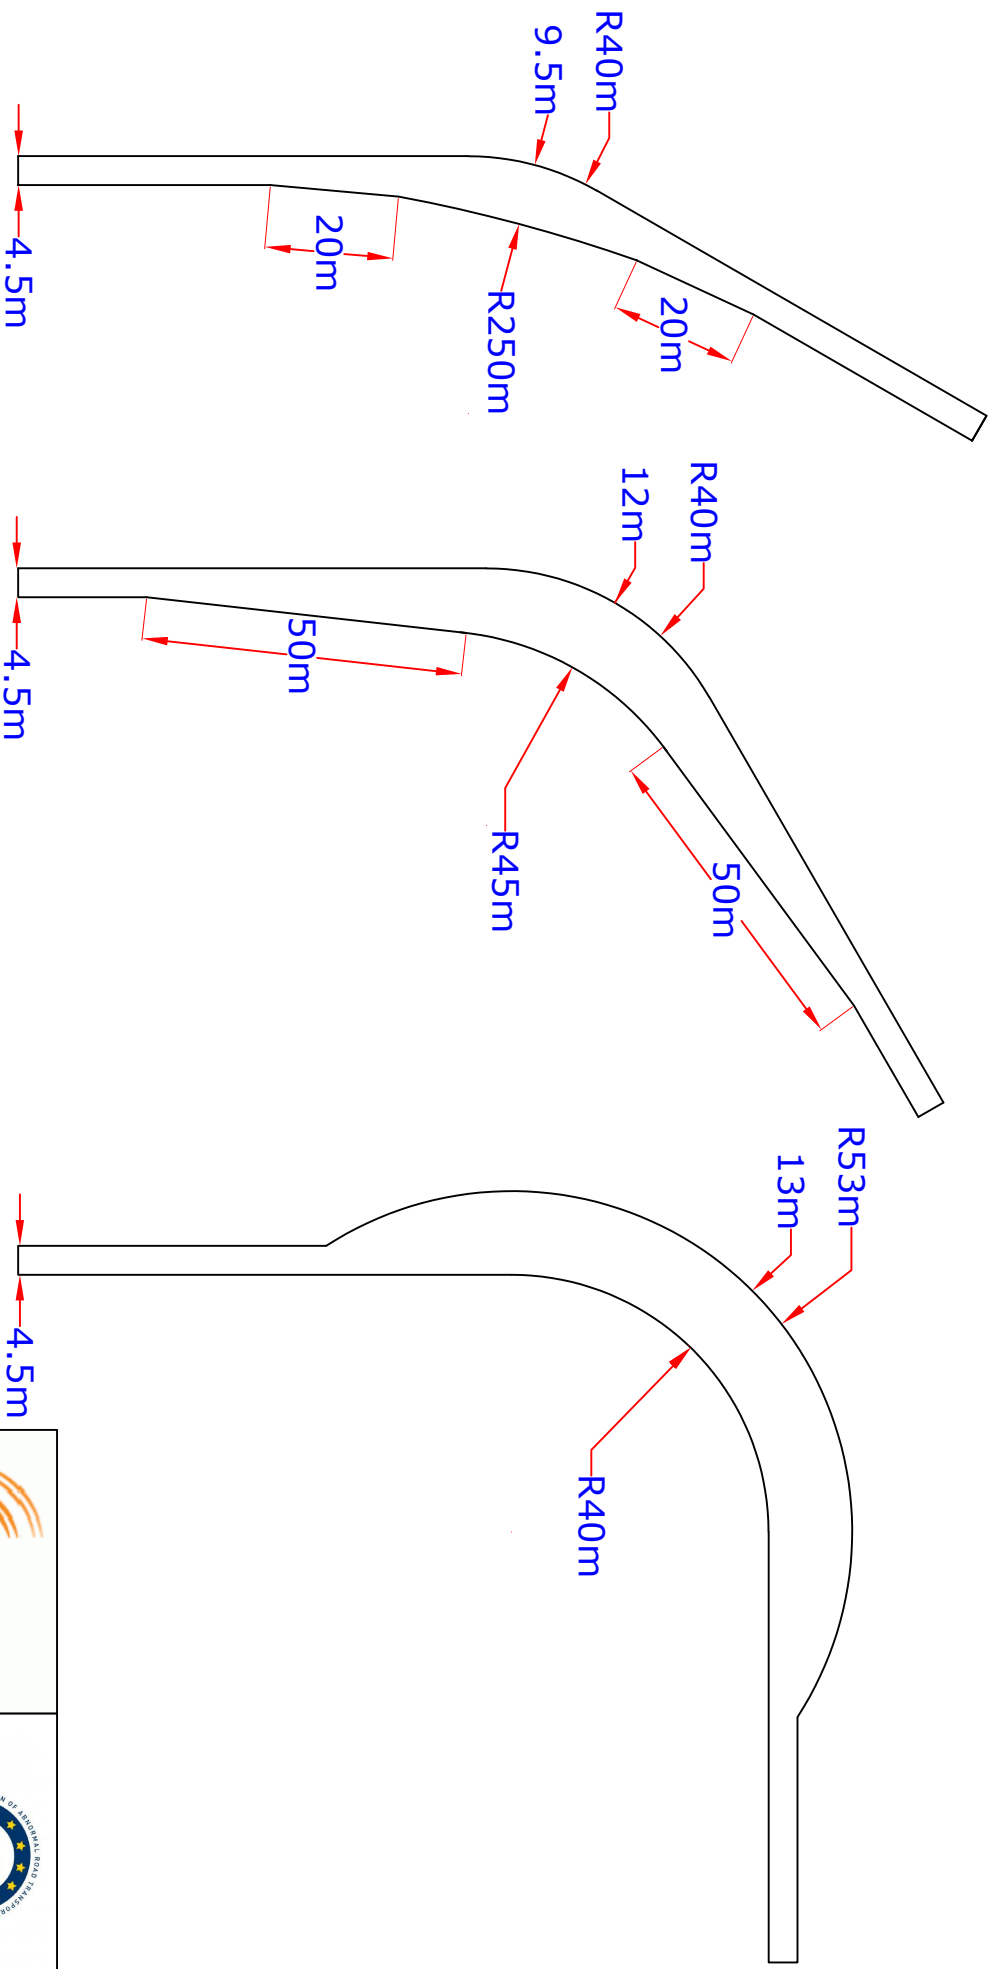

DO NOT SCALE - FOR INFORMATION PURPOSES ONLY

TITLE	55m BLADE RADII - 30° - 60° - 90°
DATE	01/01/2019
DRG No.	B55.1 TRACK