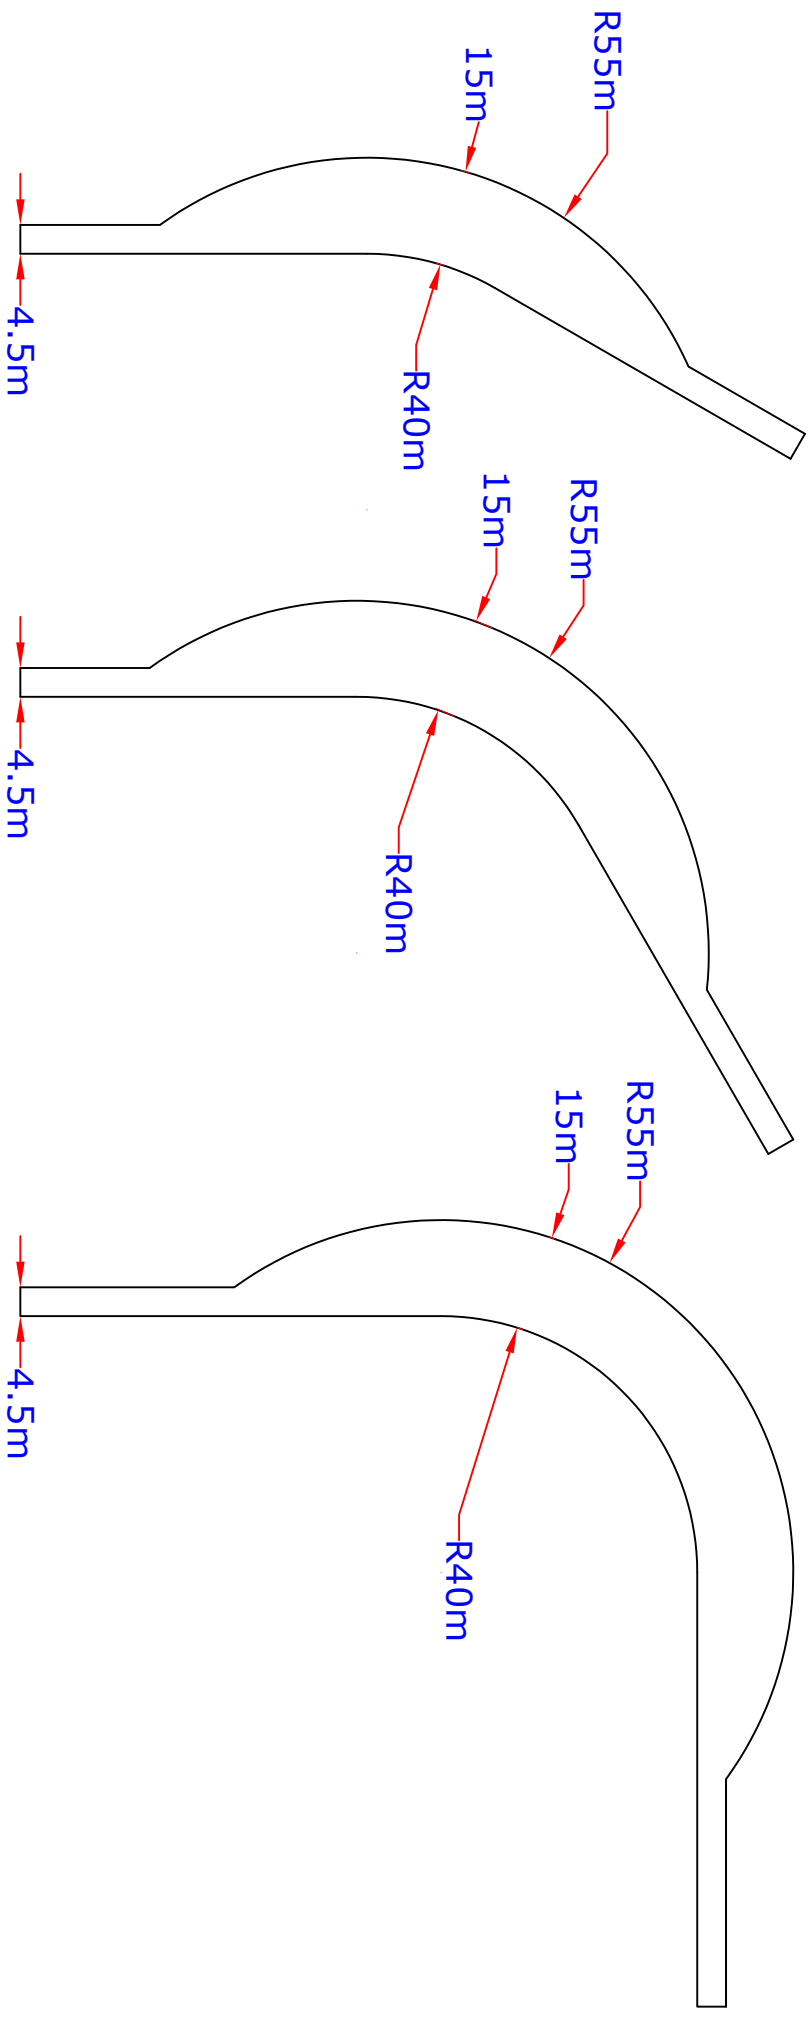

DO NOT SCALE - FOR INFORMATION PURPOSES ONLY

TITLE	70m BLADE RADII - 30° - 60° - 90°
DATE	01/01/2019
DRG No.	B70.1 TRACK