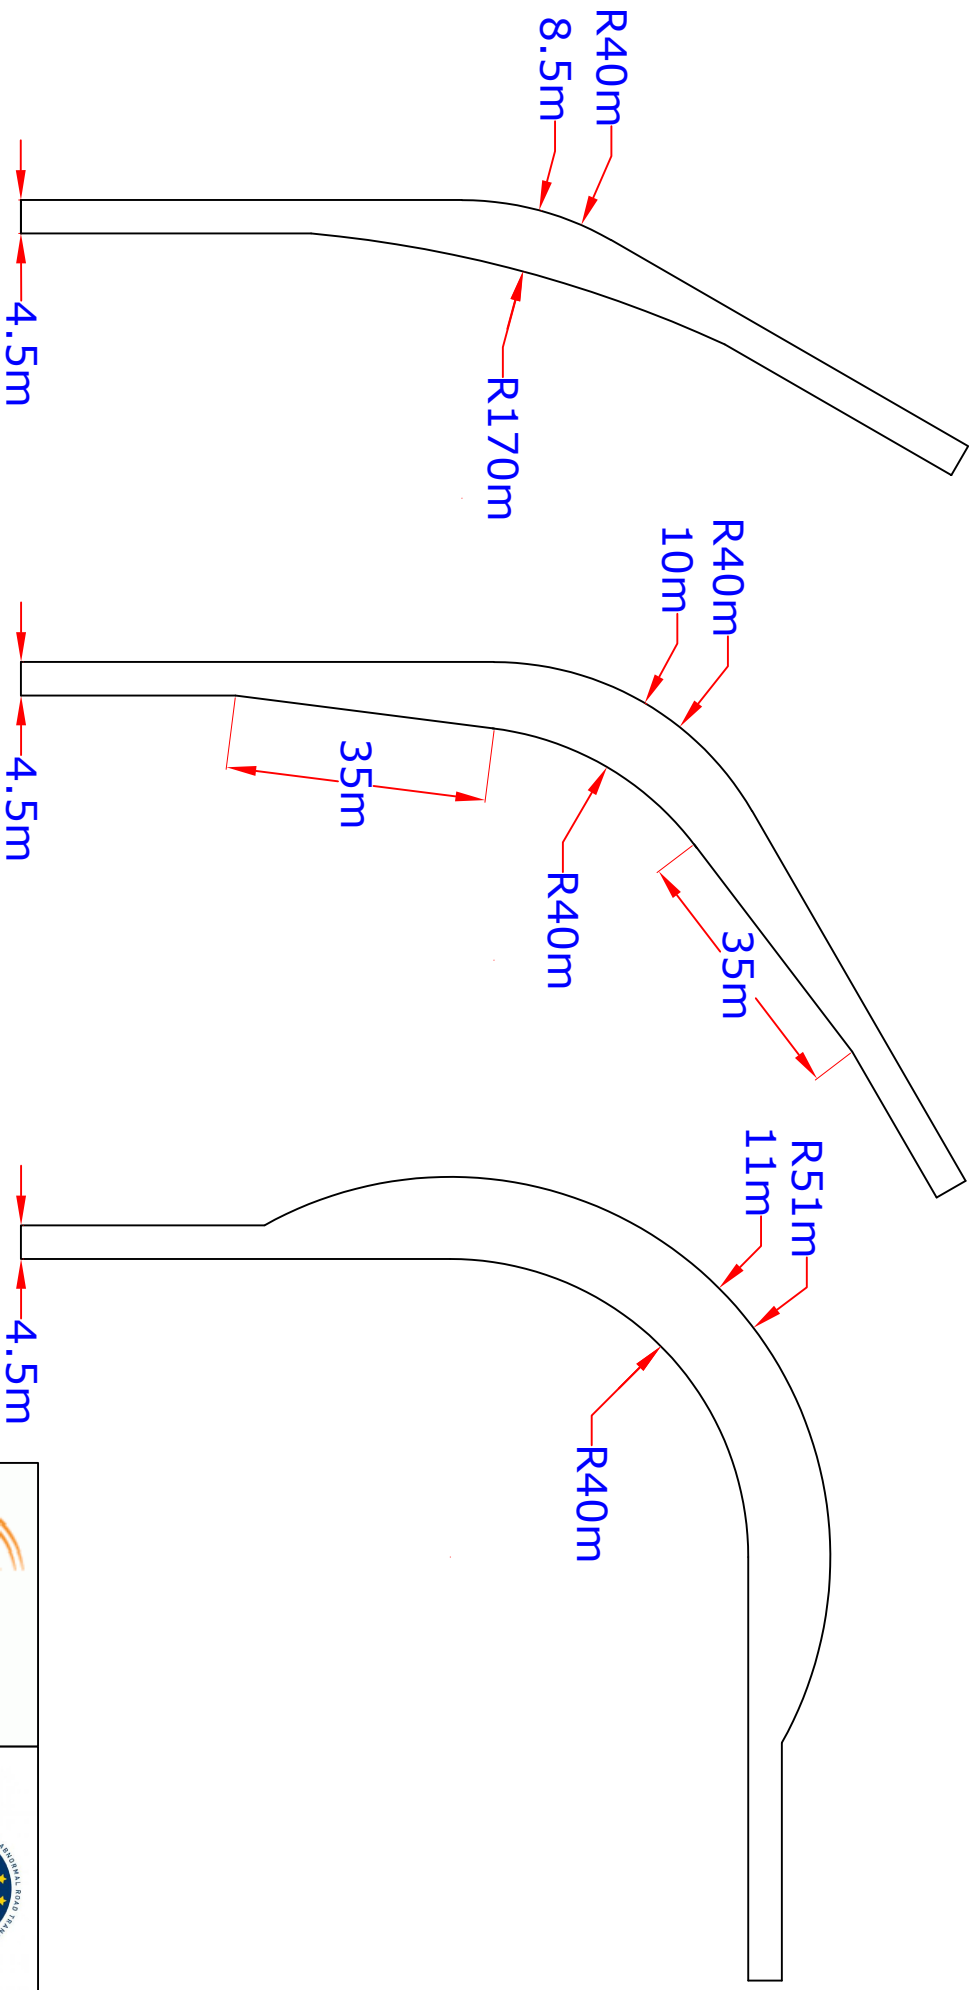

DO NOT SCALE - FOR INFORMATION PURPOSES ONLY

TITLE	110T NACELLE RADII - 30° - 60° - 90°
DATE	01/01/2019
DRG No.	N110.1 TRACK