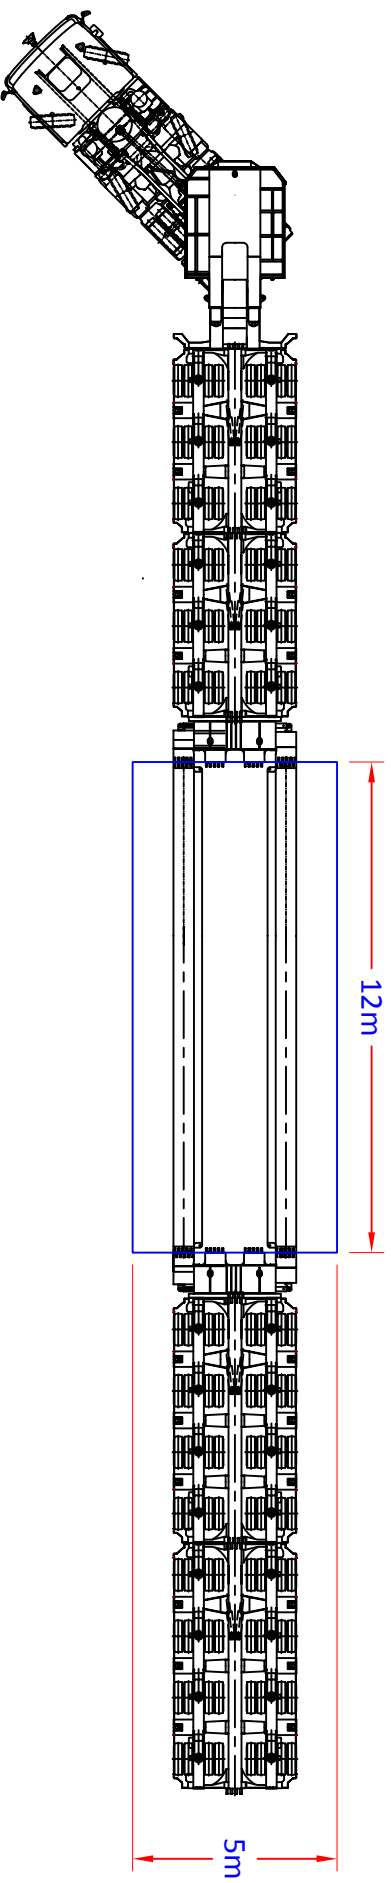

DO NOT SCALE - FOR INFORMATION PURPOSES ONLY

TITLE 110T NACELLE - LOW LOADER

DATE 01/01/2019 DRG No. N110.1