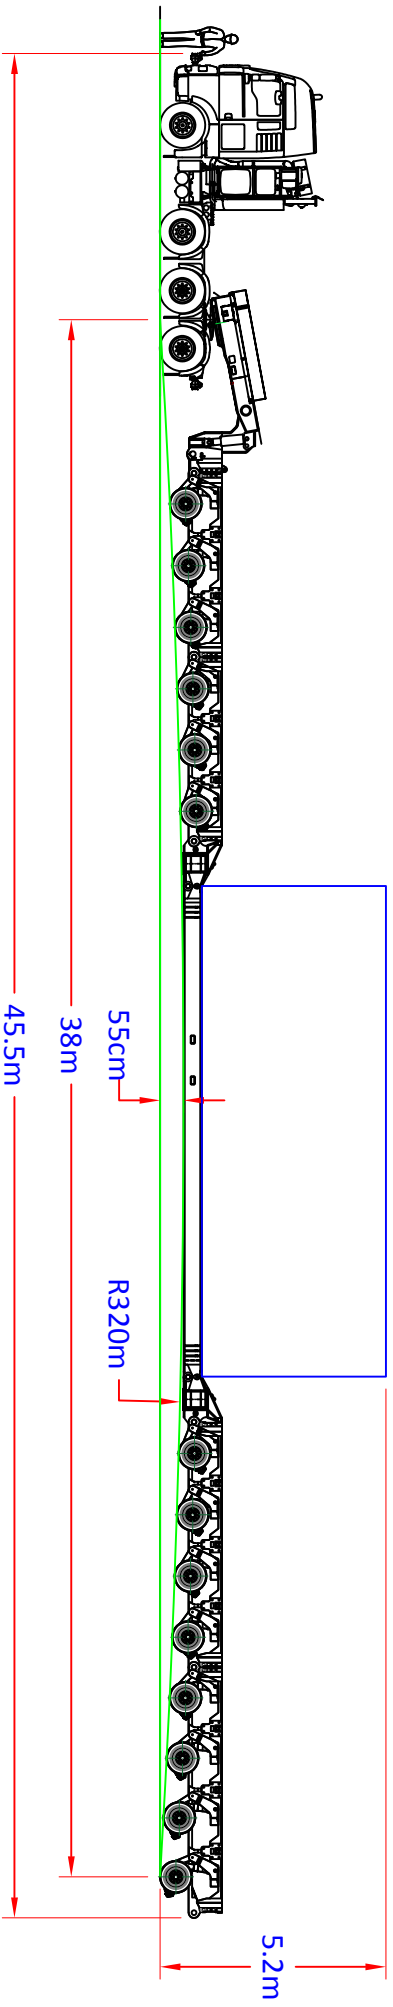

DO NOT SCALE - FOR INFORMATION PURPOSES ONLY

TITLE 110T NACELLE - LOW LOADER

DATE 01/01/2019 DRG No. N110.1