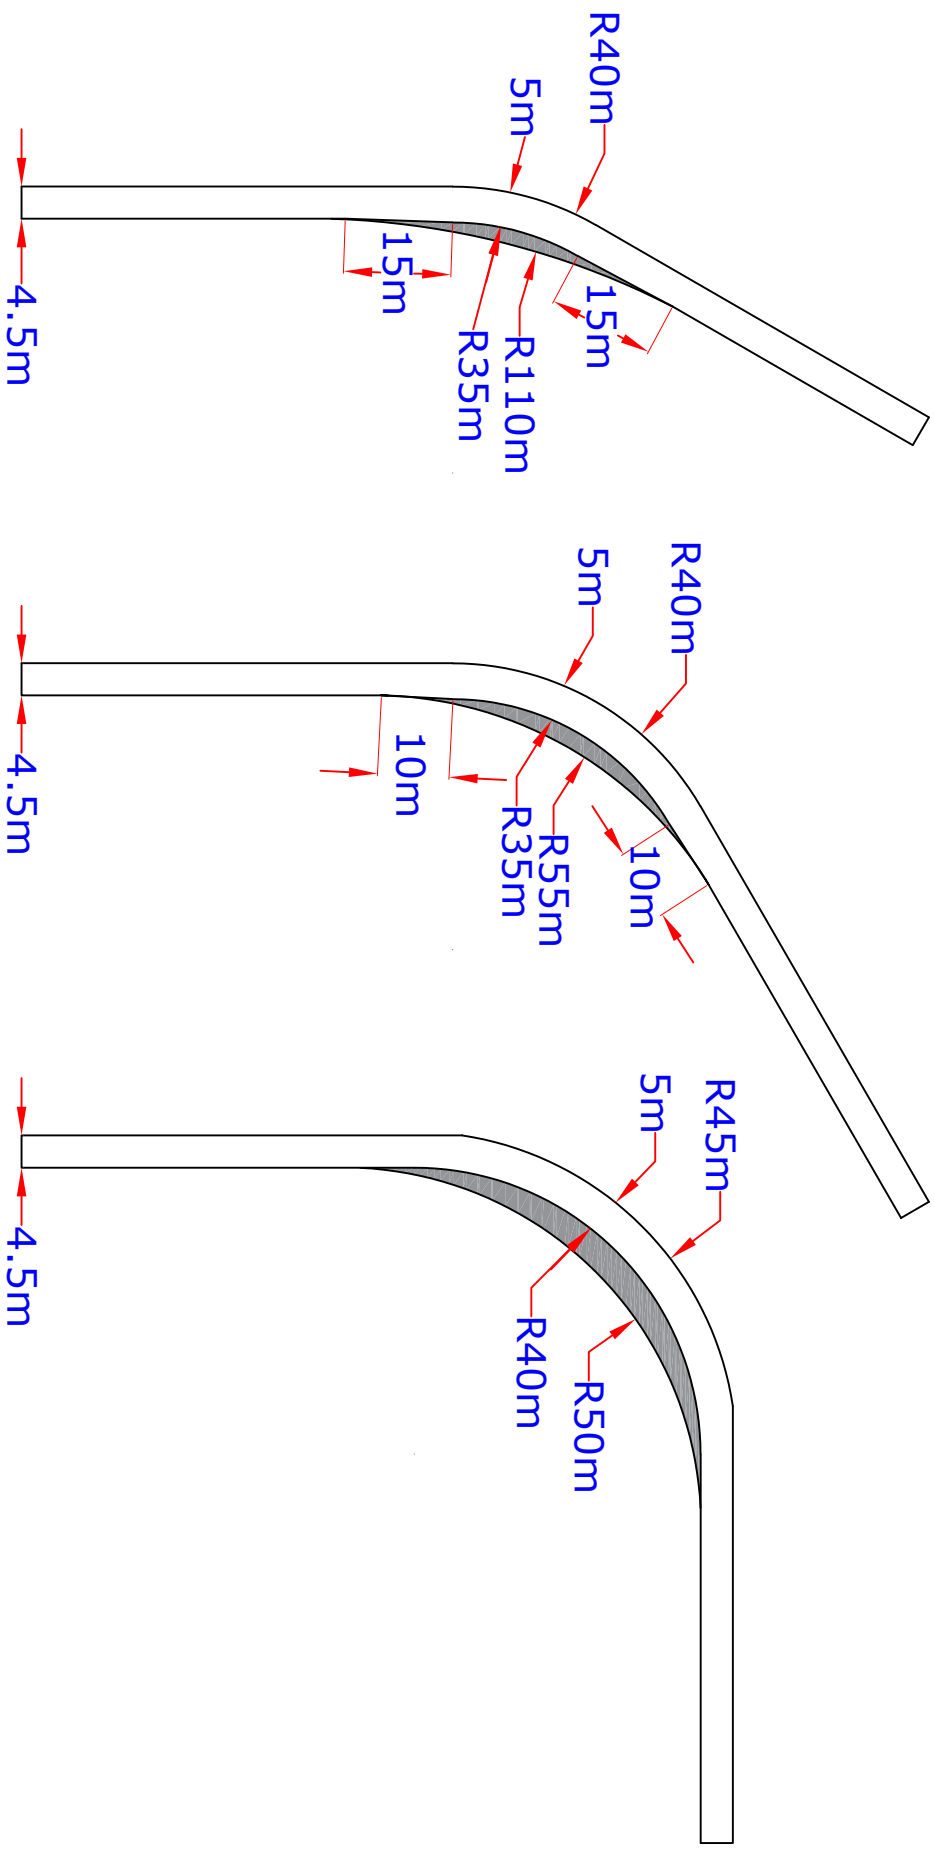

DO NOT SCALE - FOR INFORMATION PURPOSES ONLY

Hatched area required for oversail

TITLE	110T NACELLE RADII - 30° - 60° - 90°
DATE	01/01/2019
DRG NO.	N110.2 TRACK