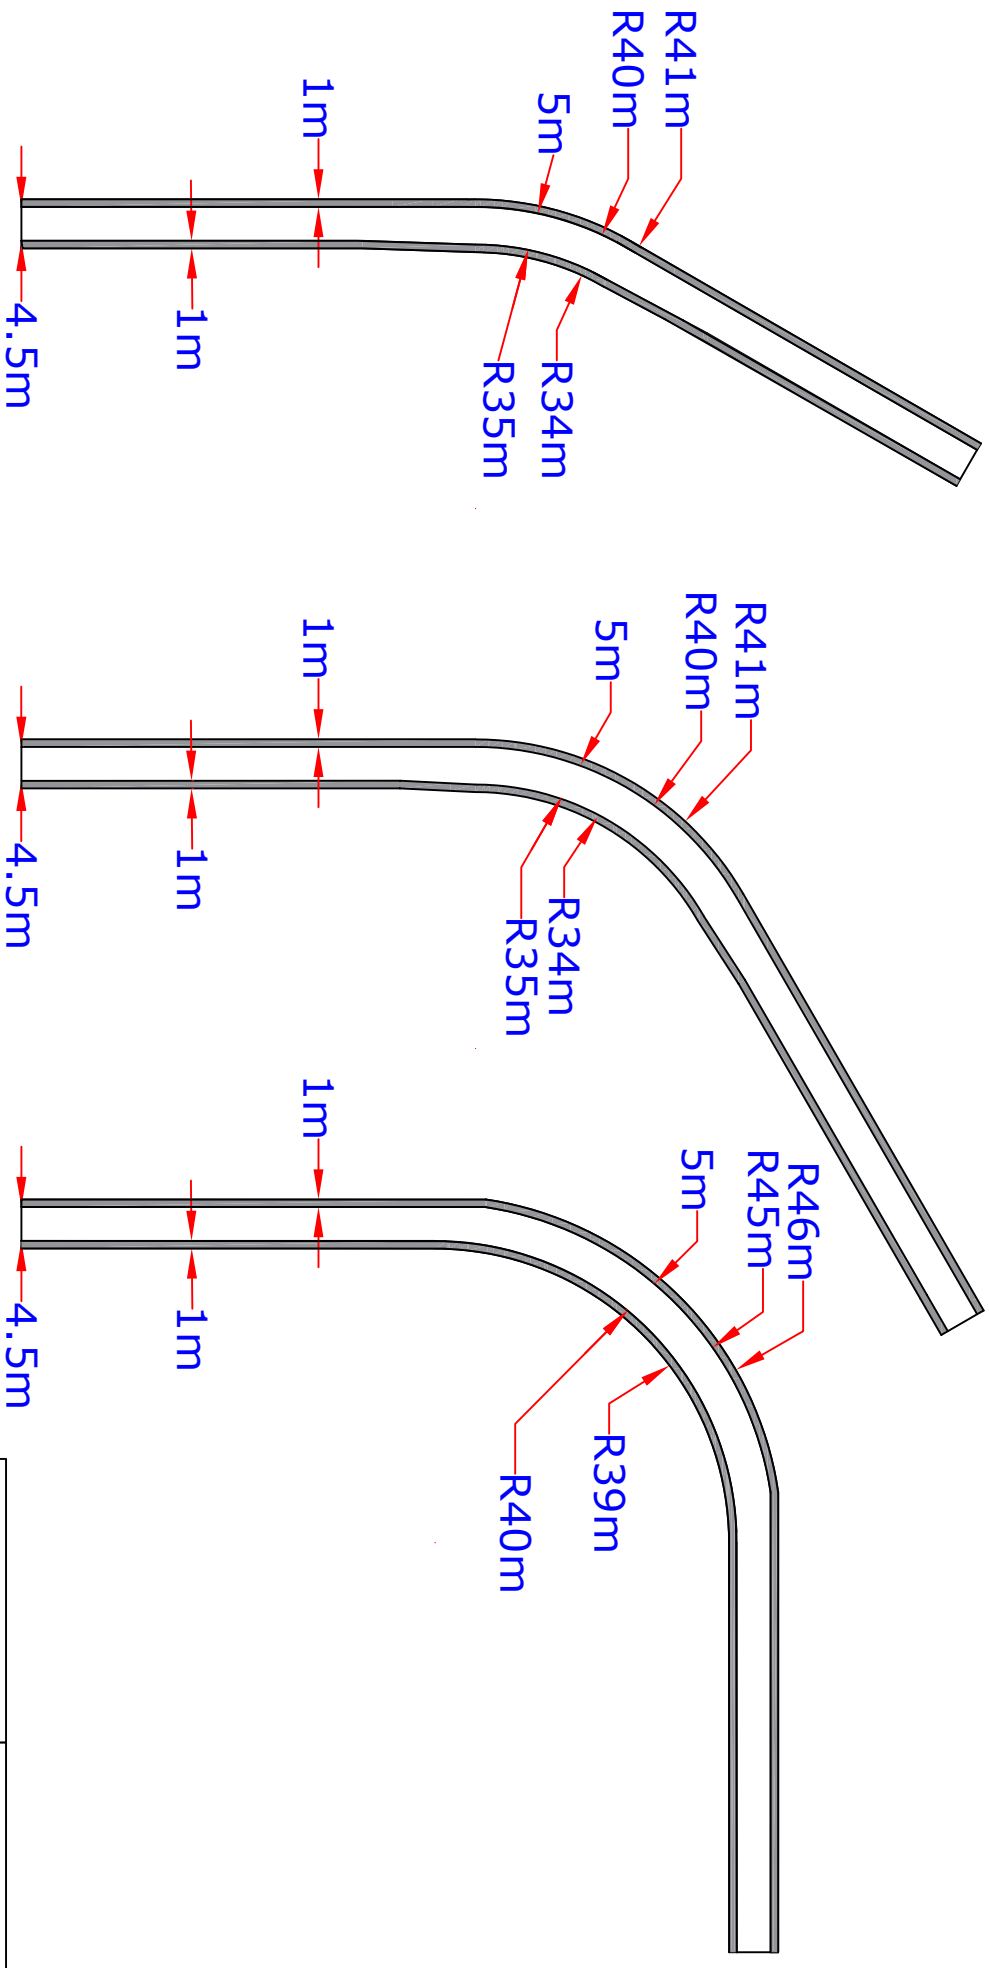

DO NOT SCALE - FOR INFORMATION PURPOSES ONLY

Hatched area required for oversail

TITLE	110T NACELLE RADII - 30° - 60° - 90°
DATE	01/01/2019
DRG NO.	N110.3 TRACK