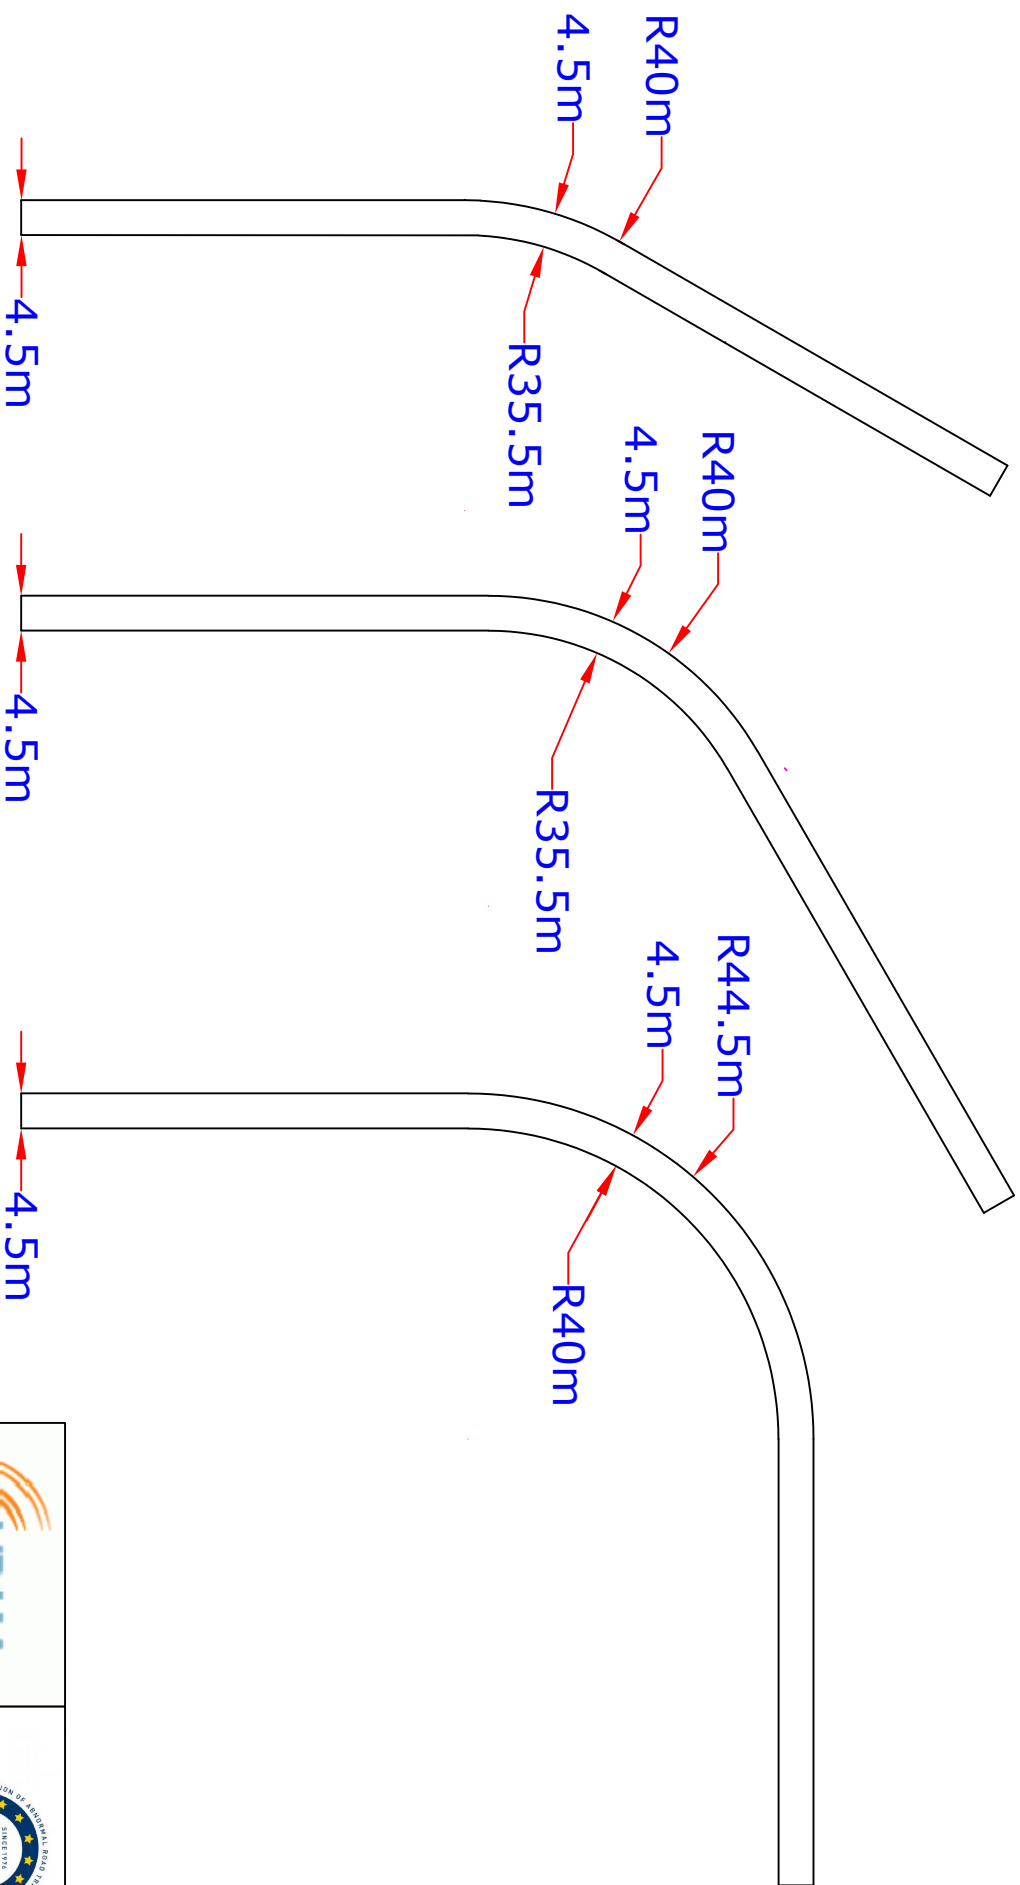

DO NOT SCALE - FOR INFORMATION PURPOSES ONLY

TITLE	30T NACELLE RADII - 30° - 60° - 90°
DATE	01/01/2019
DRG NO.	N30.1 TRACK