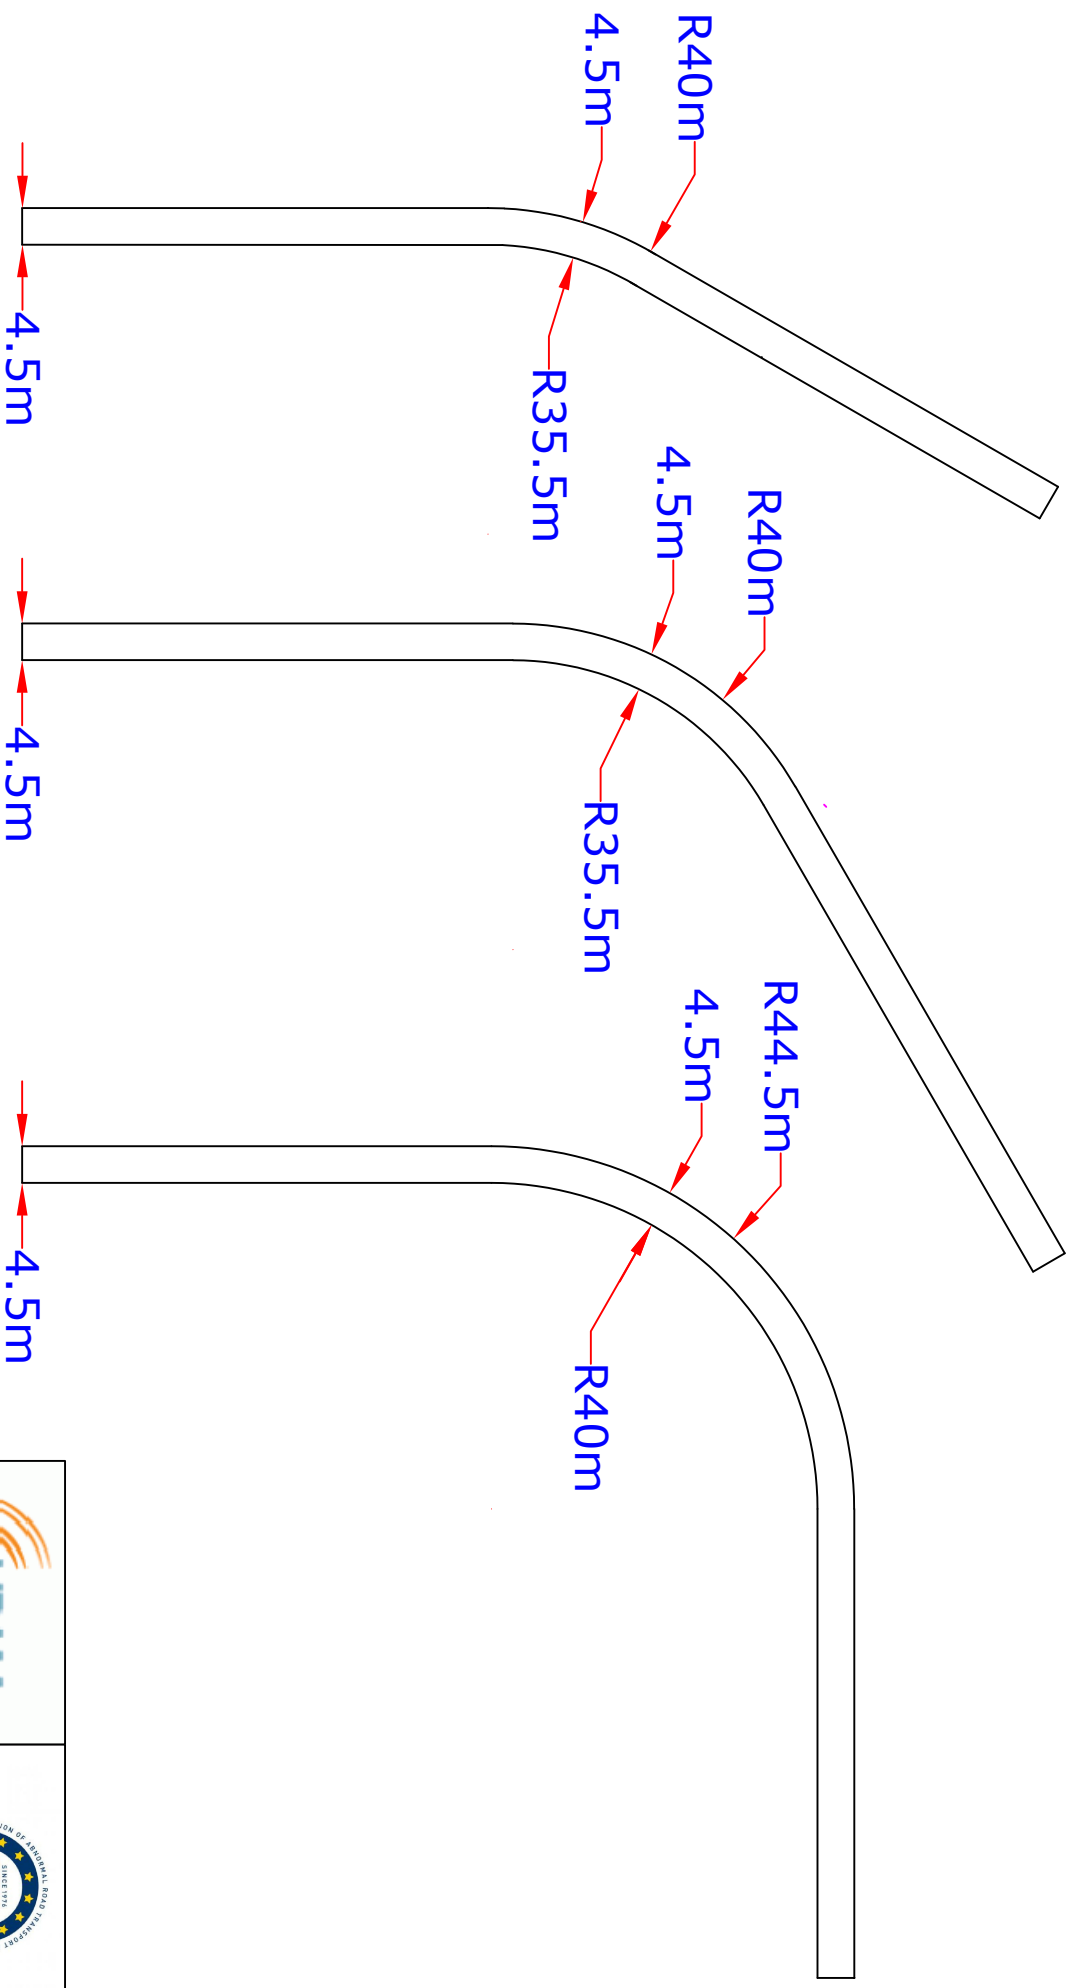

DO NOT SCALE - FOR INFORMATION PURPOSES ONLY

TITLE	70T NACELLE RADII - 30° - 60° - 90°
DATE	01/01/2019
DRG No.	N70.1 TRACK