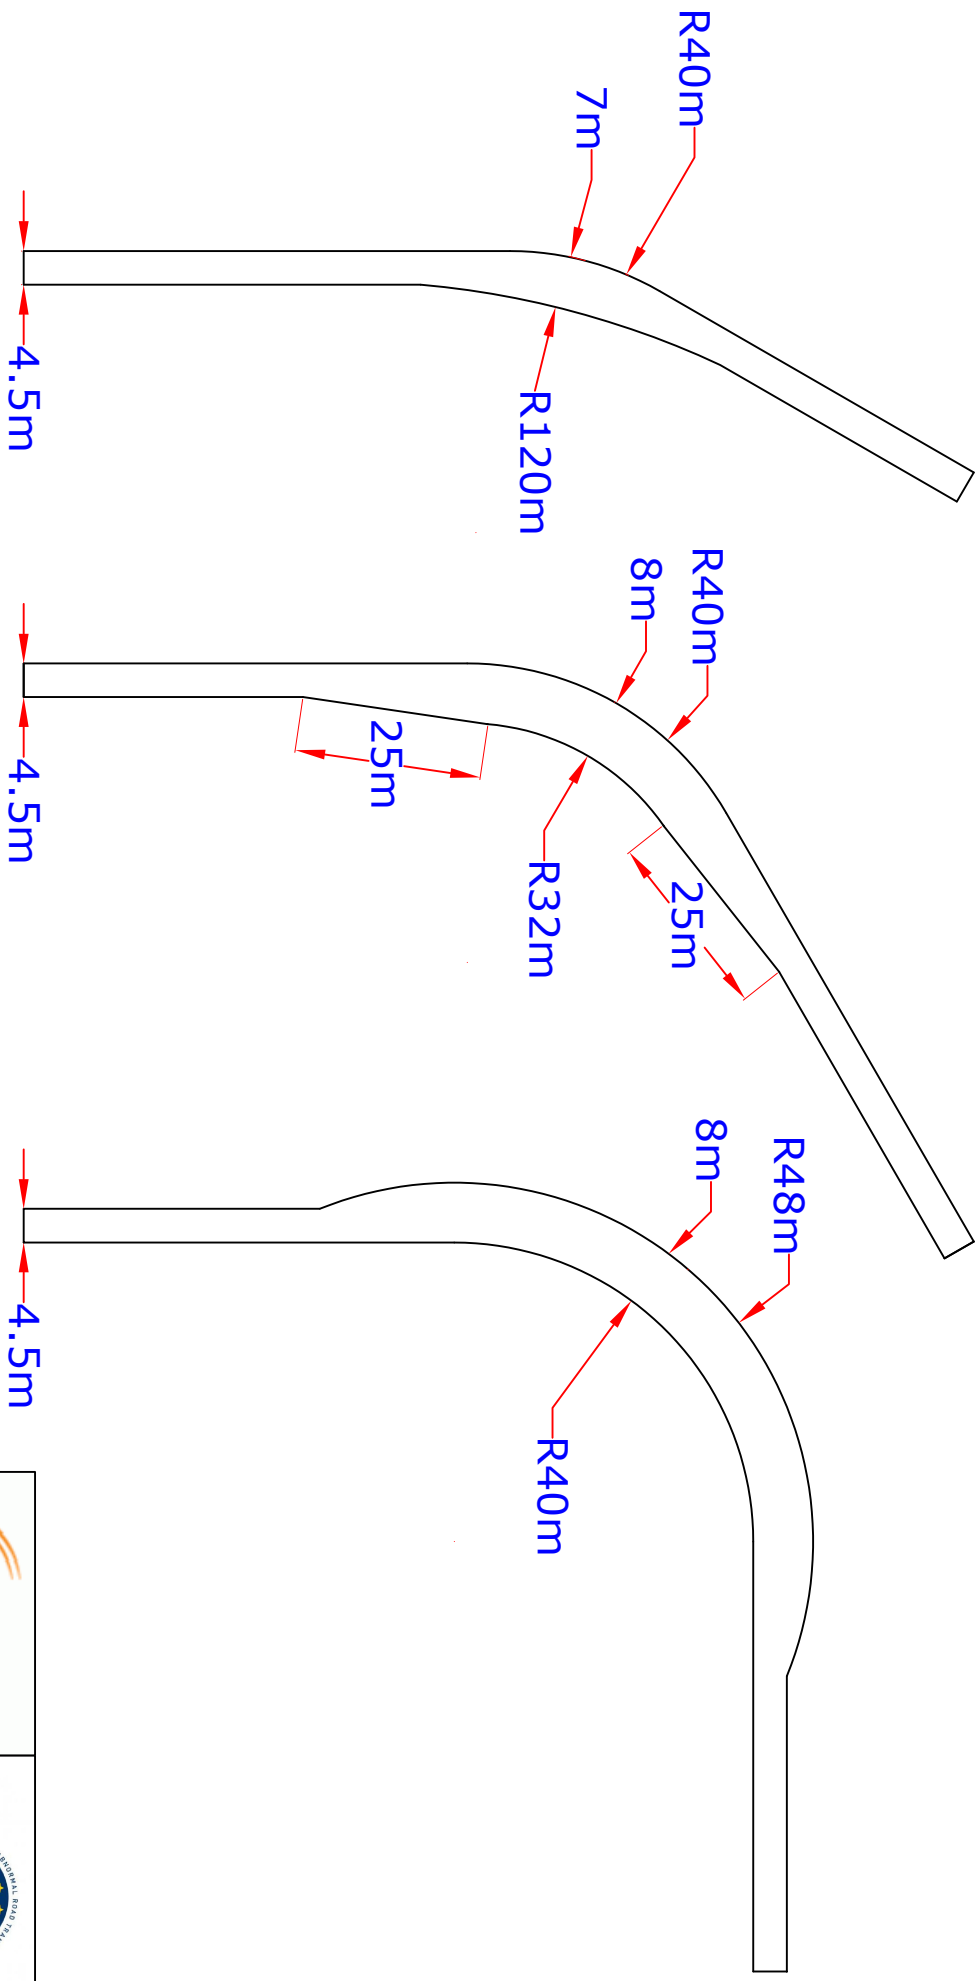

DO NOT SCALE - FOR INFORMATION PURPOSES ONLY

TITLE	70T NACELLE RADII - 30° - 60° - 90°
DATE	01/01/2019
DRG NO.	N70.2 TRACK