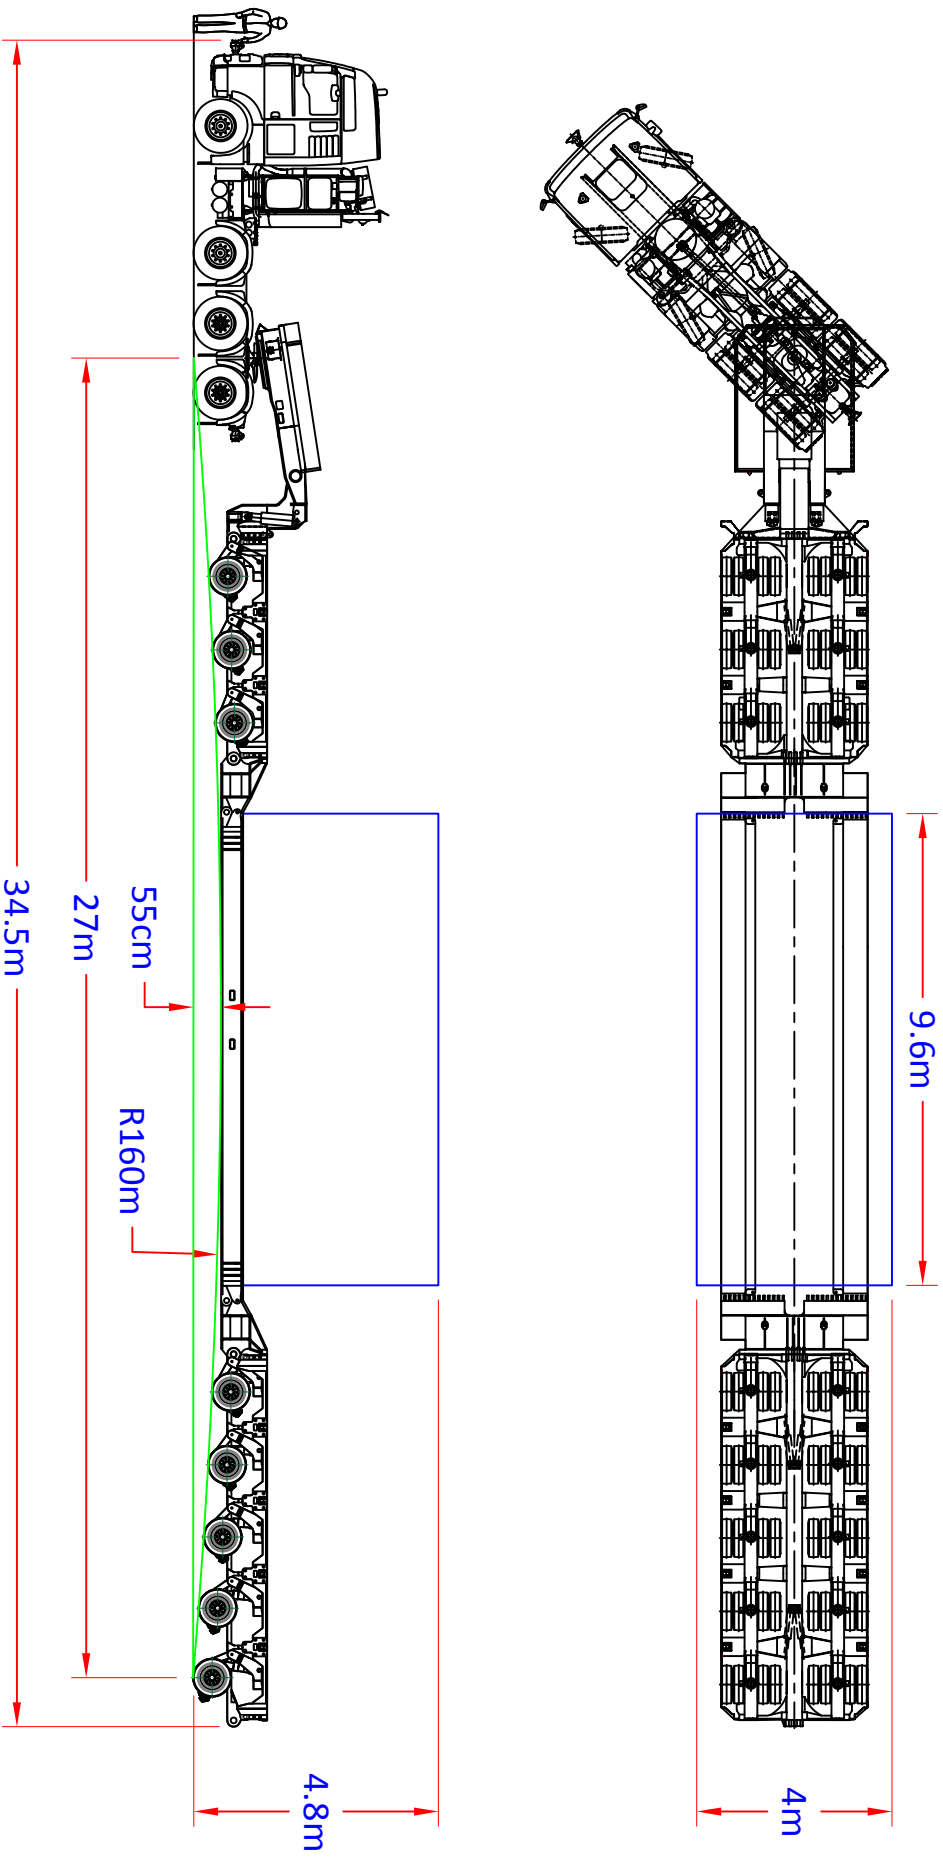

DO NOT SCALE - FOR INFORMATION PURPOSES ONLY

TITLE	70T NACELLE - LOW LOADER
DATE	01/01/2019
DRG No.	N70.2