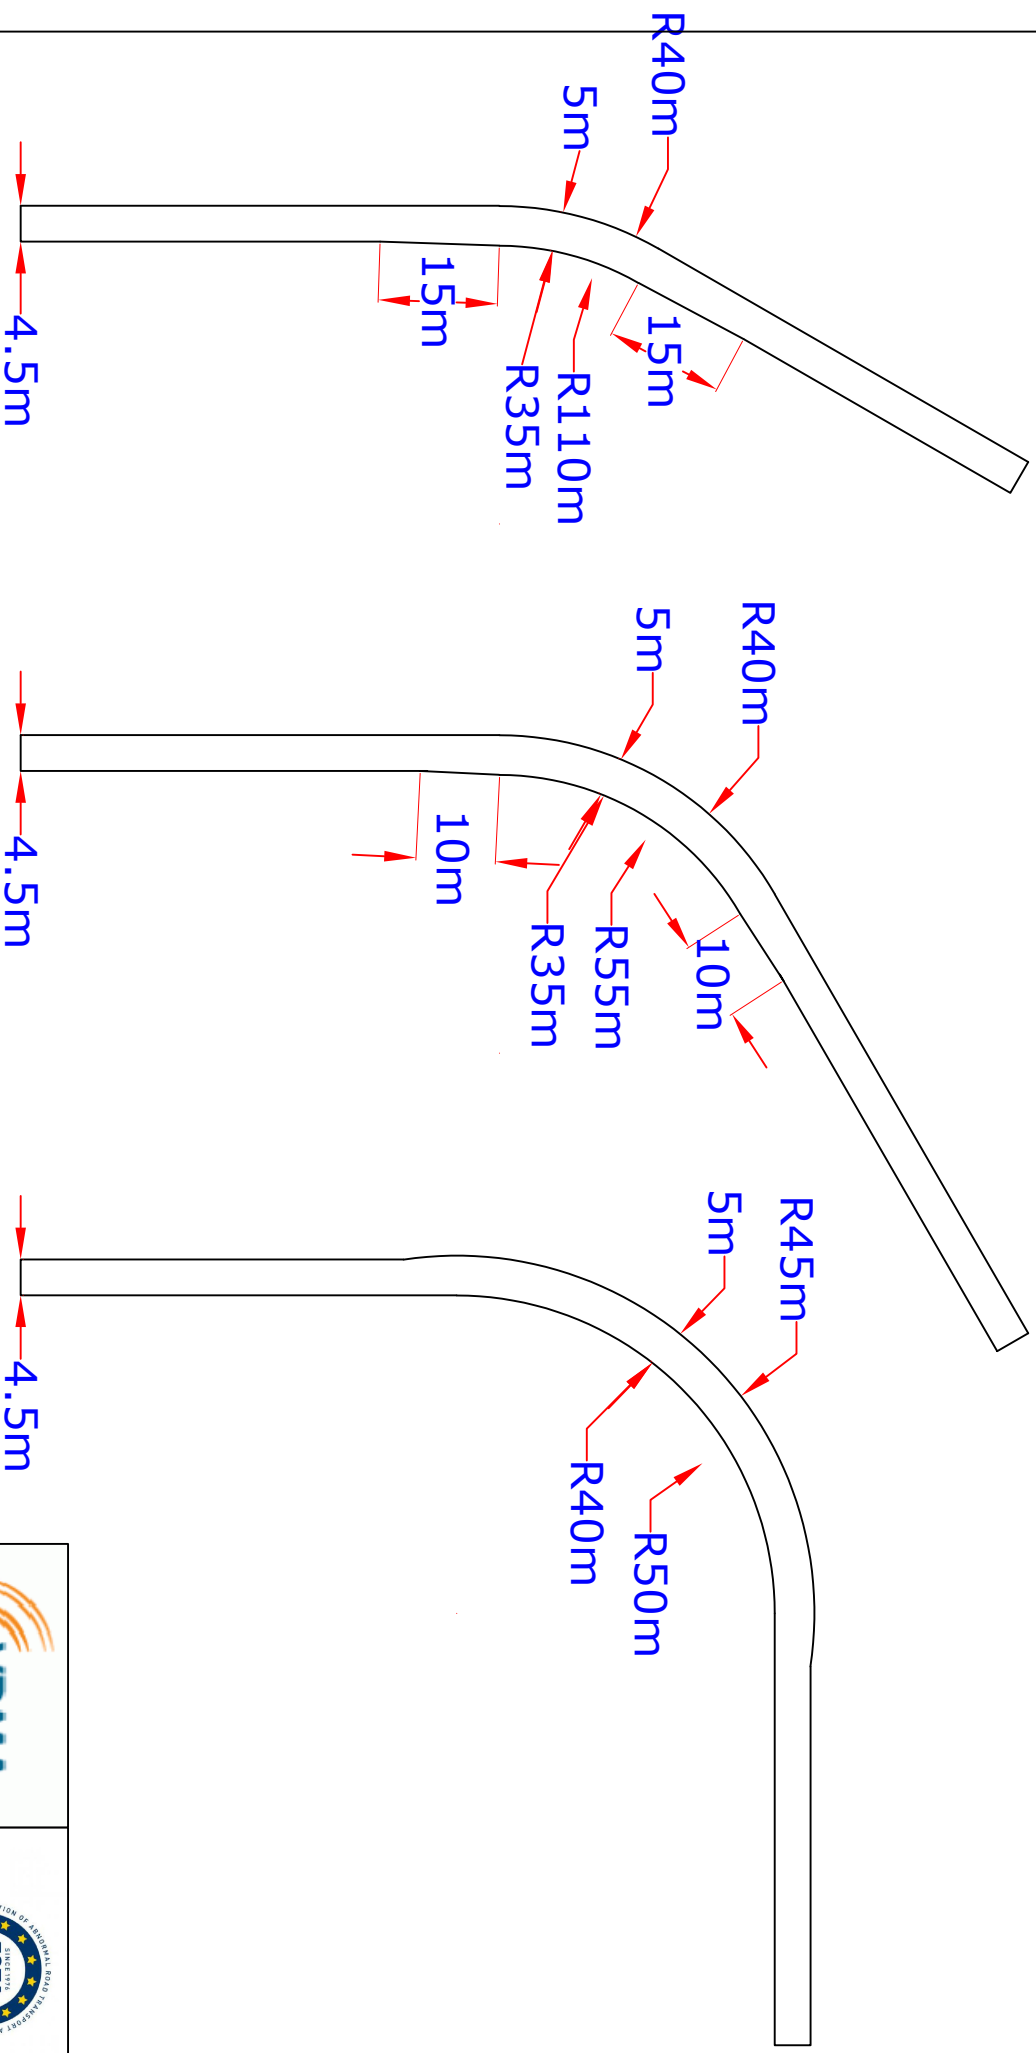

DO NOT SCALE - FOR INFORMATION PURPOSES ONLY

TITLE	90T NACELLE RADII - 30° - 60° - 90°
DATE	01/01/2019
DRG No.	N90.1 TRACK