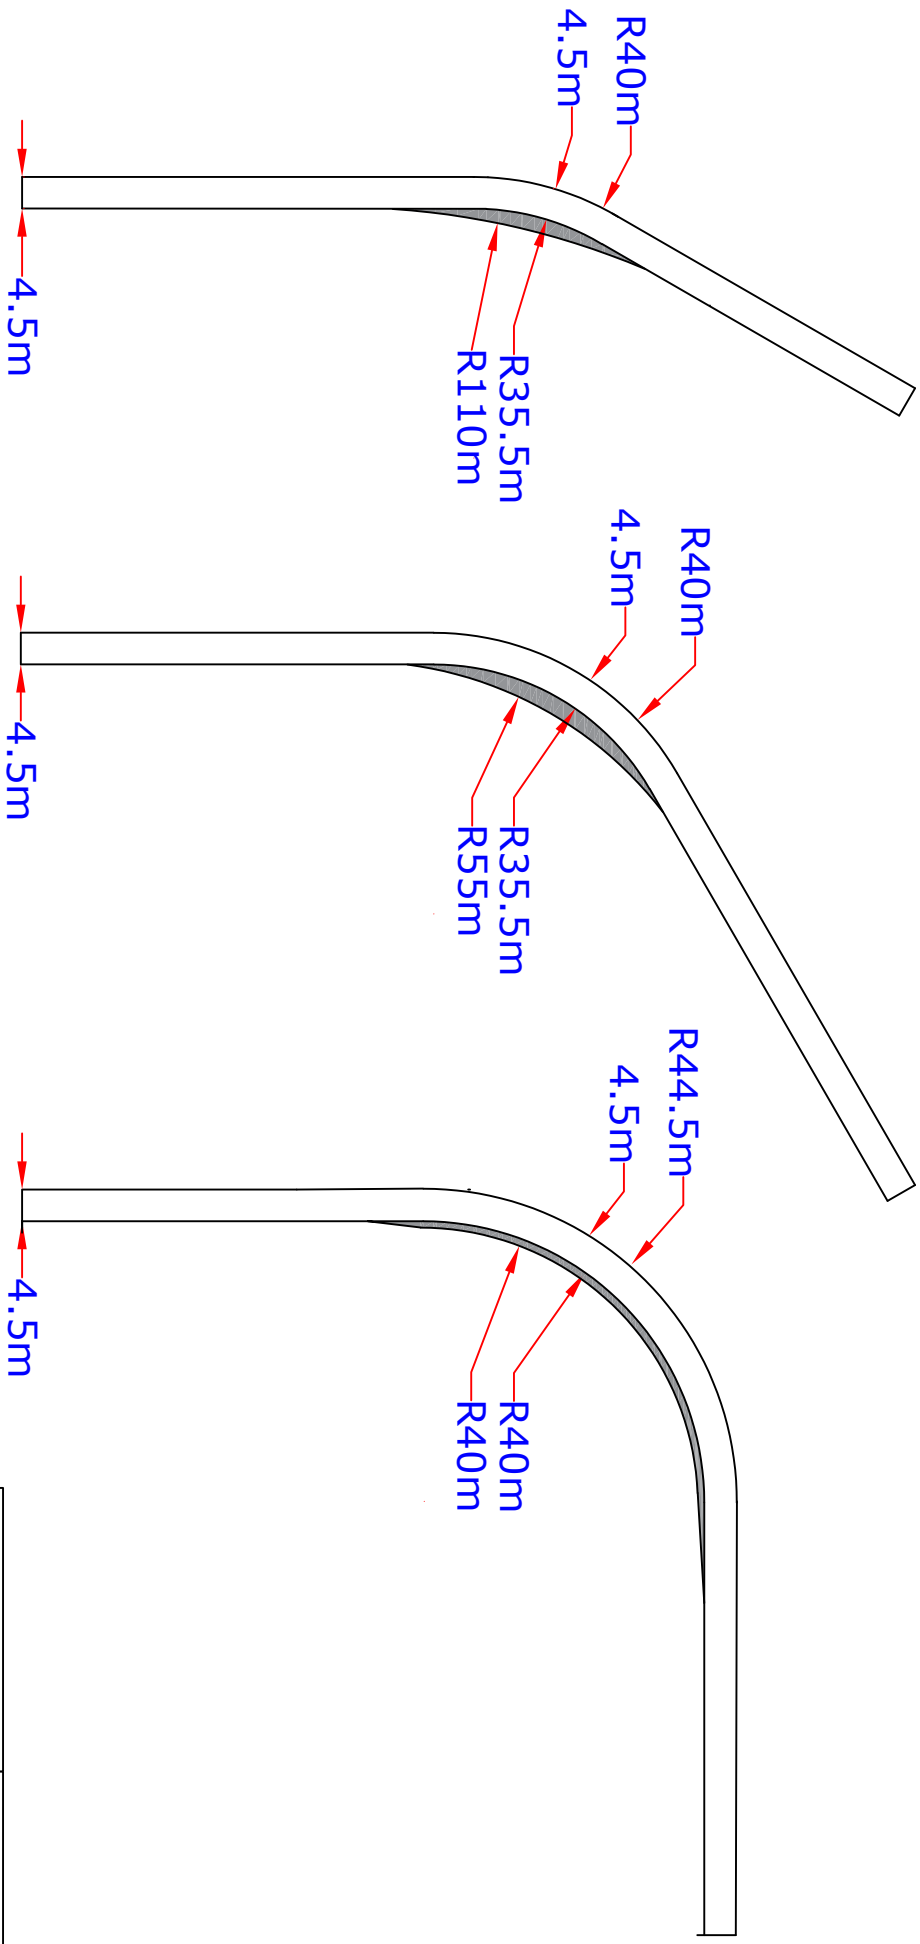

DO NOT SCALE - FOR INFORMATION PURPOSES ONLY

Hatched area required for oversail

TITLE	90T NACELLE RADII - 30° - 60° - 90°
DATE	01/01/2019
DRG NO.	N90.3 TRACK