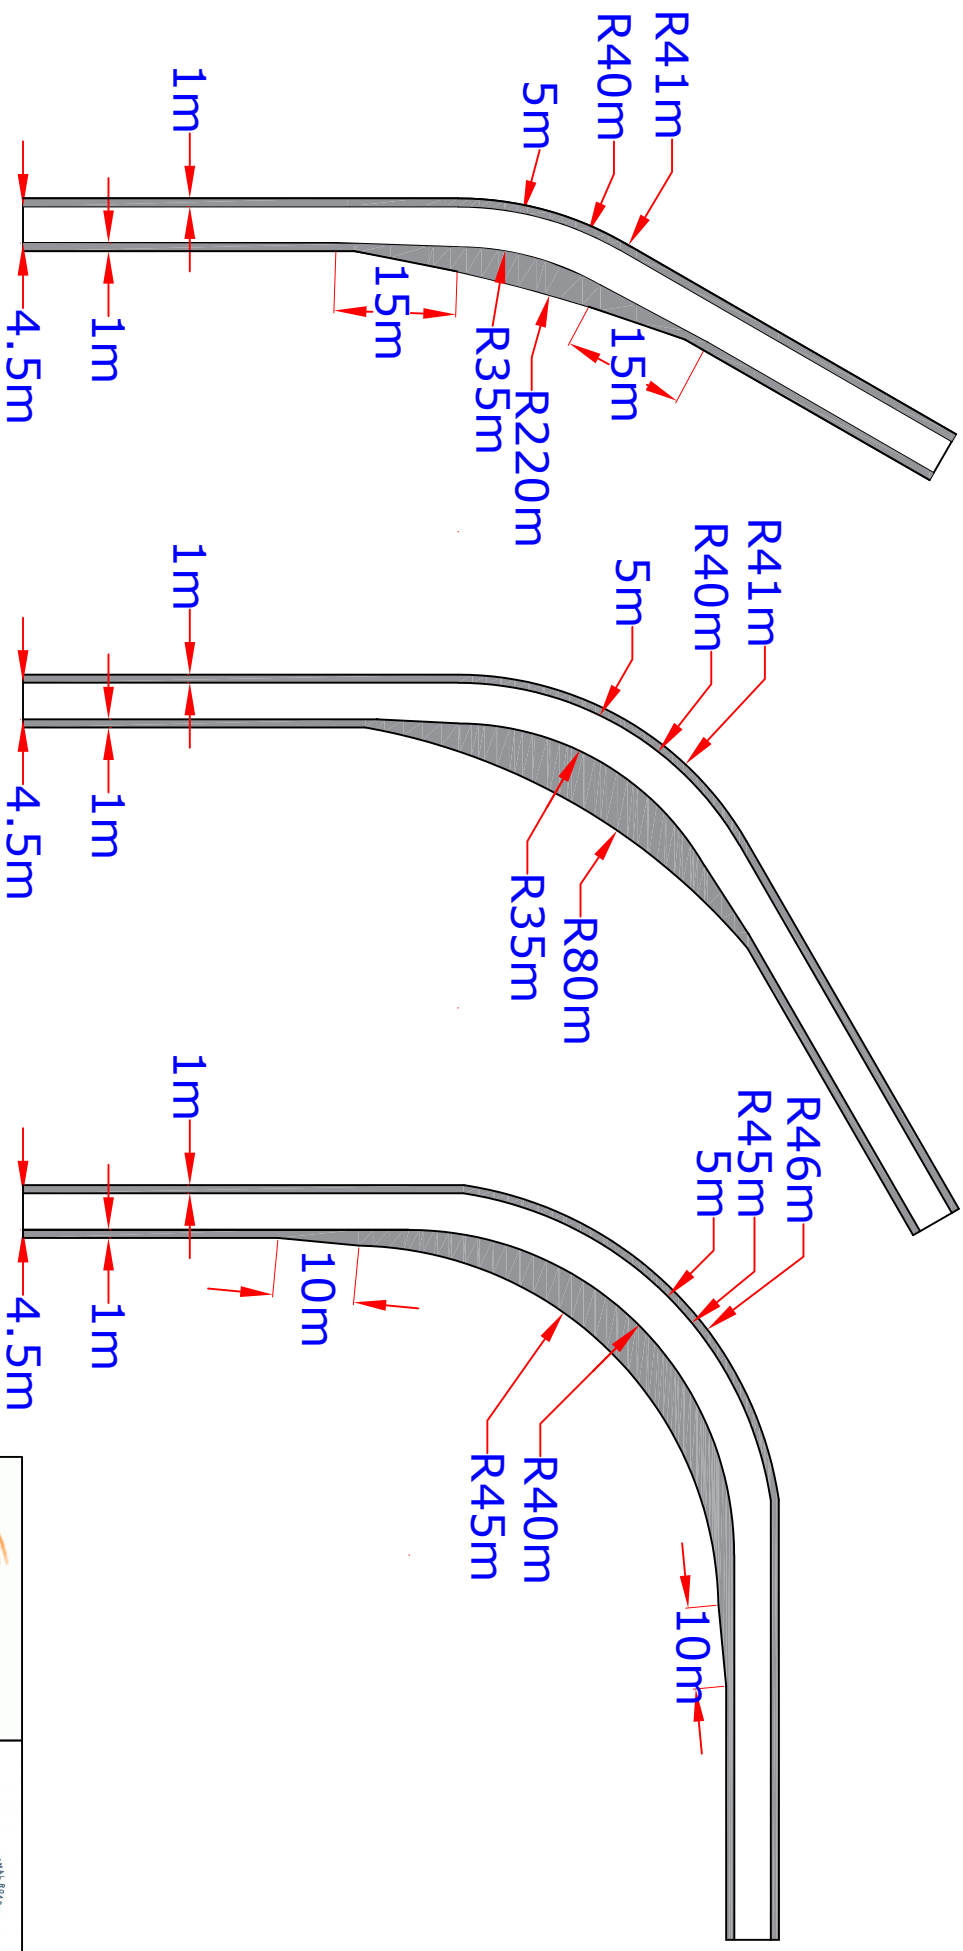

DO NOT SCALE - FOR INFORMATION PURPOSES ONLY

Hatched area required for oversail

TITLE	25m TOWER RADII - 30° - 60° - 90°
DATE	01/01/2019
DRG NO.	T100.1 TRACK