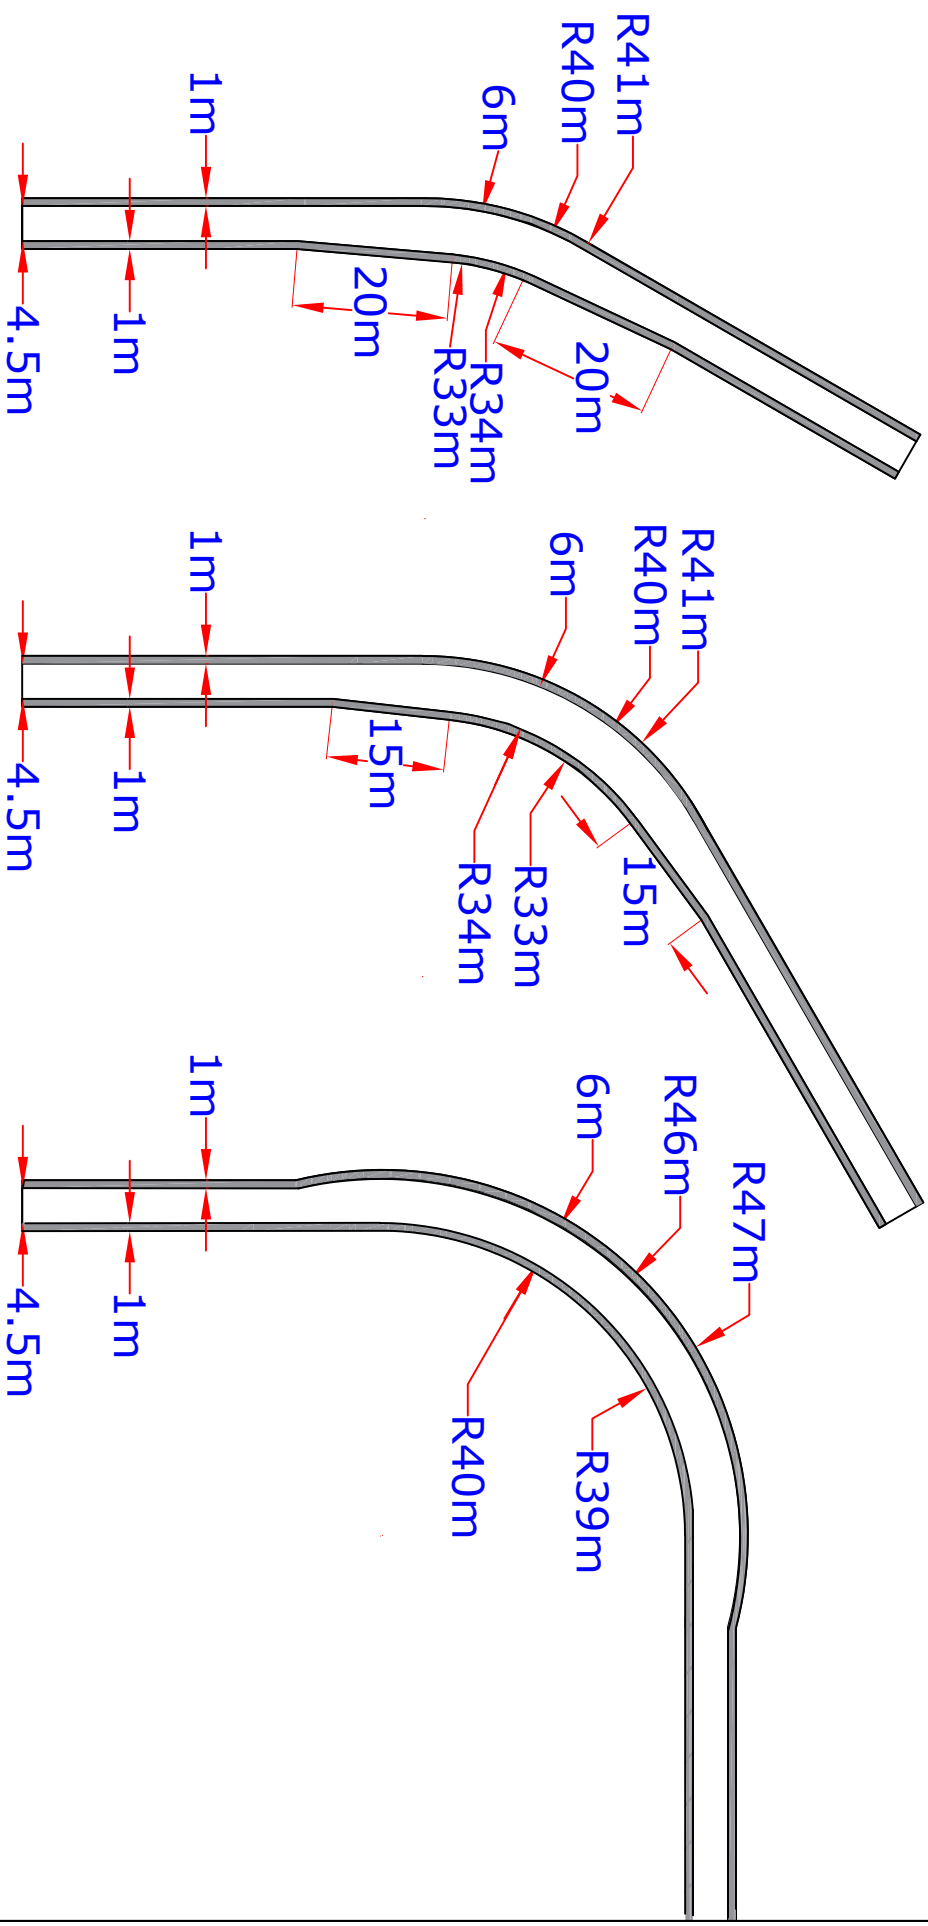

DO NOT SCALE - FOR INFORMATION PURPOSES ONLY

Hatched area required for oversail

TITLE	25m TOWER RADII - 30° - 60° - 90°
DATE	01/01/2019
DRG NO.	T100.2 TRACK