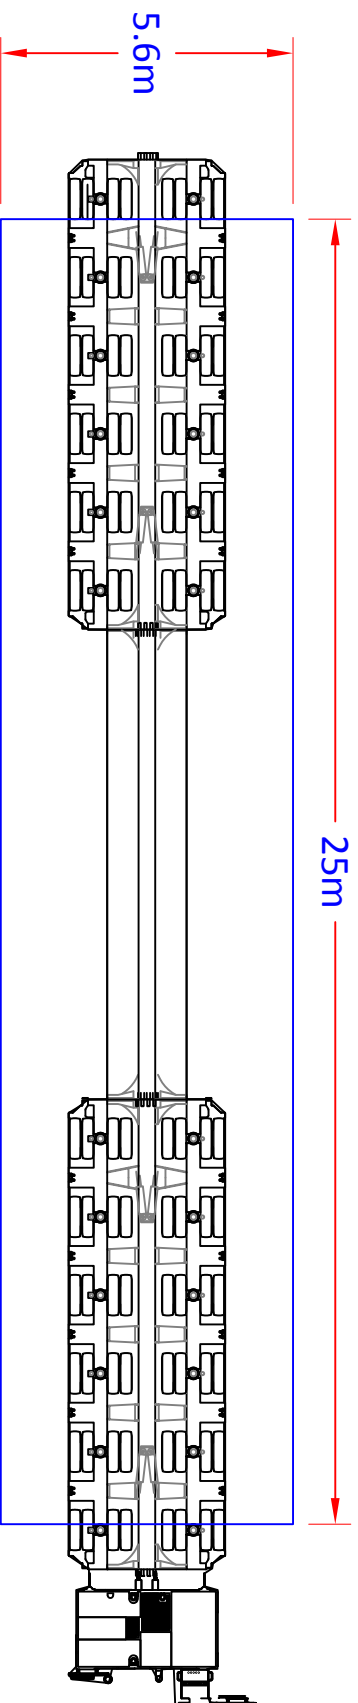

DO NOT SCALE - FOR INFORMATION PURPOSES ONLY

TITLE	25M TOWER - SPT
DATE	01/01/2019
DRG No.	T100.2