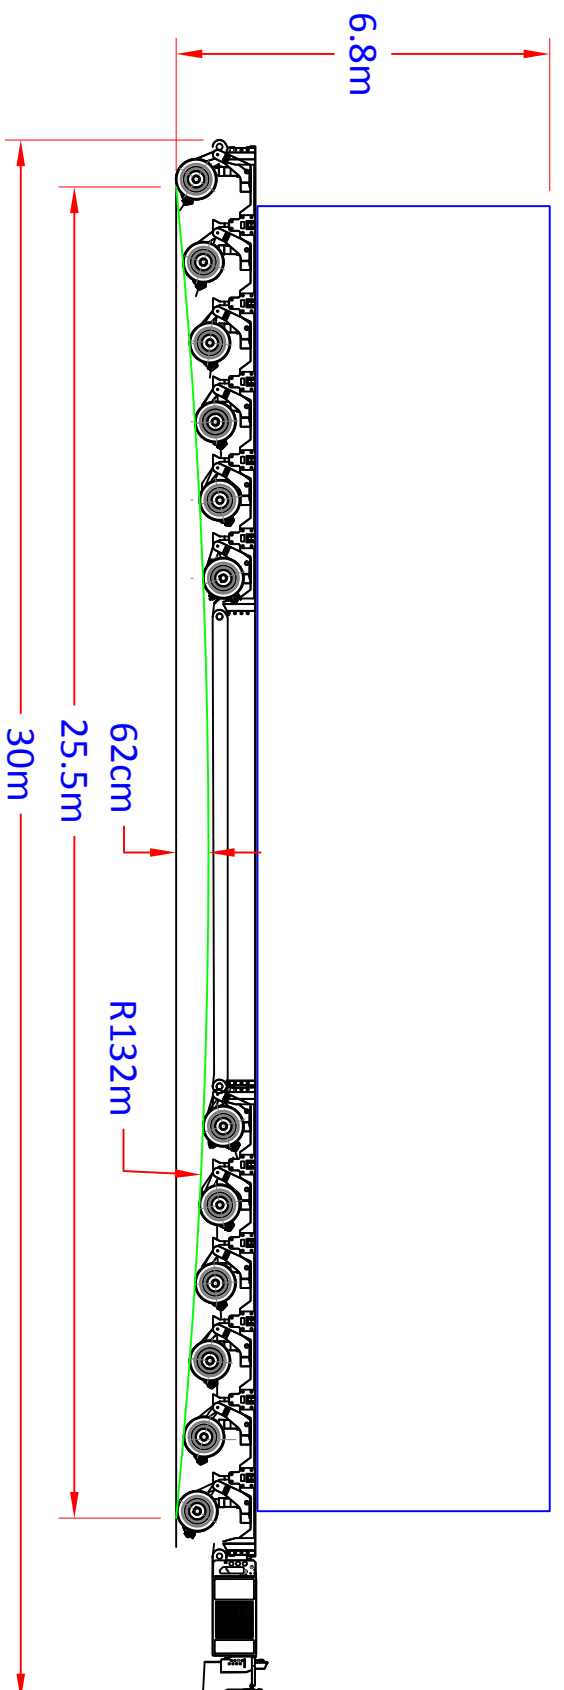

DO NOT SCALE - FOR INFORMATION PURPOSES ONLY

TITLE	25M TOWER - SPT
DATE	01/01/2019
DRG No.	T100.2