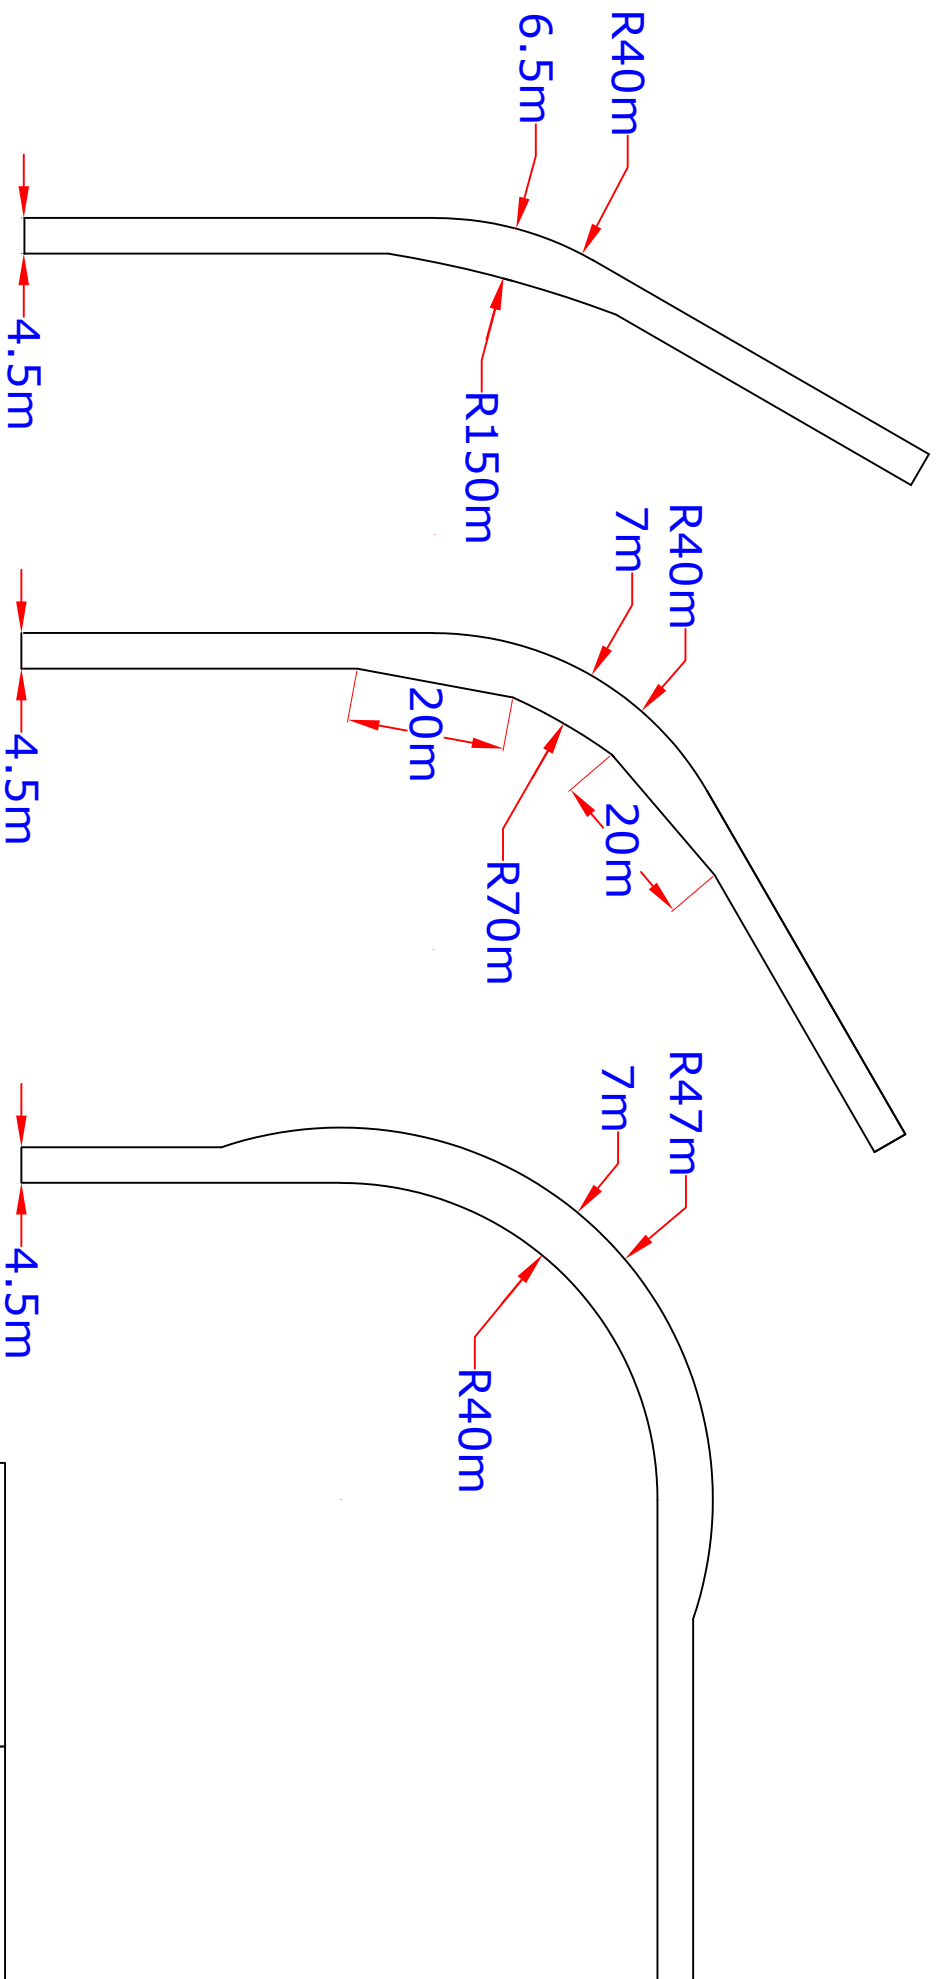

DO NOT SCALE - FOR INFORMATION PURPOSES ONLY

TITLE	30M TOWER RADII - 30° - 60° - 90°
DATE	01/01/2019
DRG No.	T40.1 TRACK