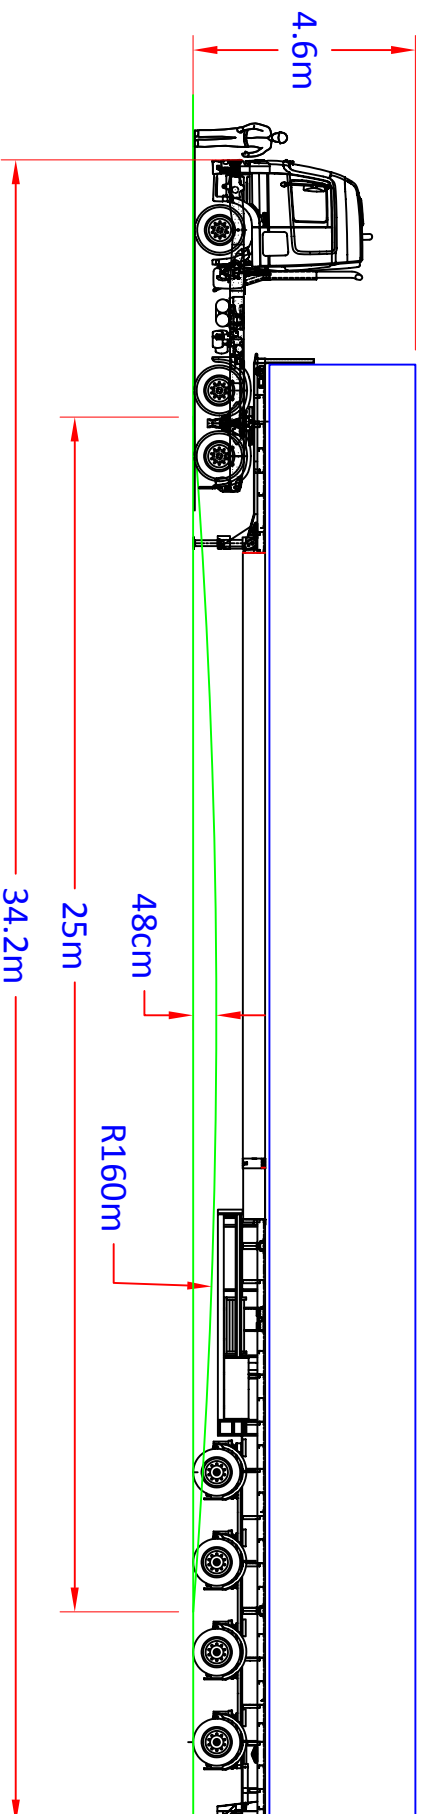

DO NOT SCALE - FOR INFORMATION PURPOSES ONLY

TITLE	30M TOWER - PLATFORM
DATE	01/01/2019
DRG No.	T40.1