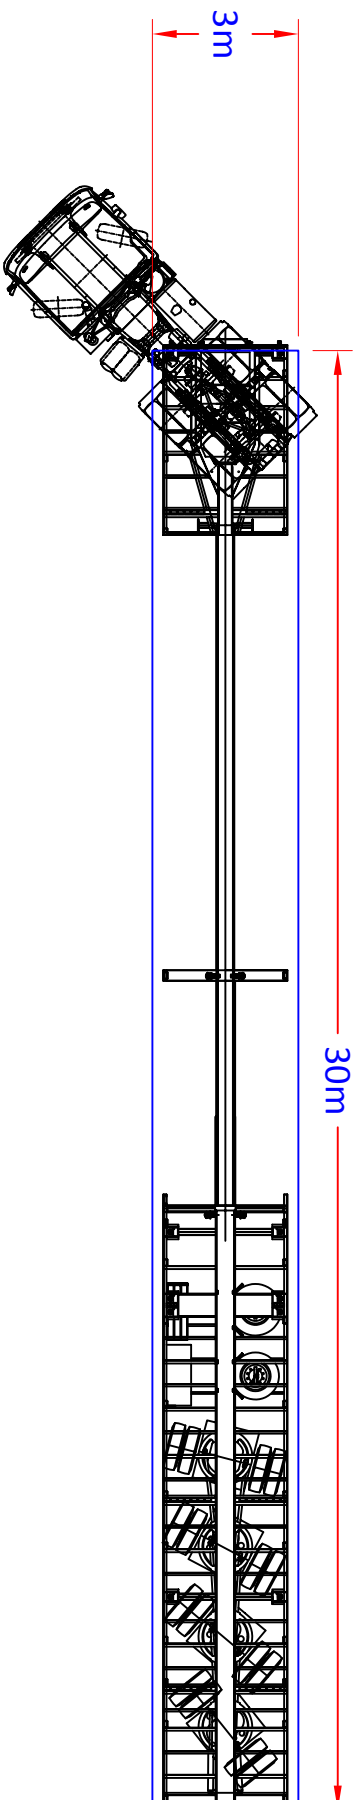

DO NOT SCALE - FOR INFORMATION PURPOSES ONLY

TITLE	30M TOWER - PLATFORM
DATE	01/01/2019
DRG No.	T40.1