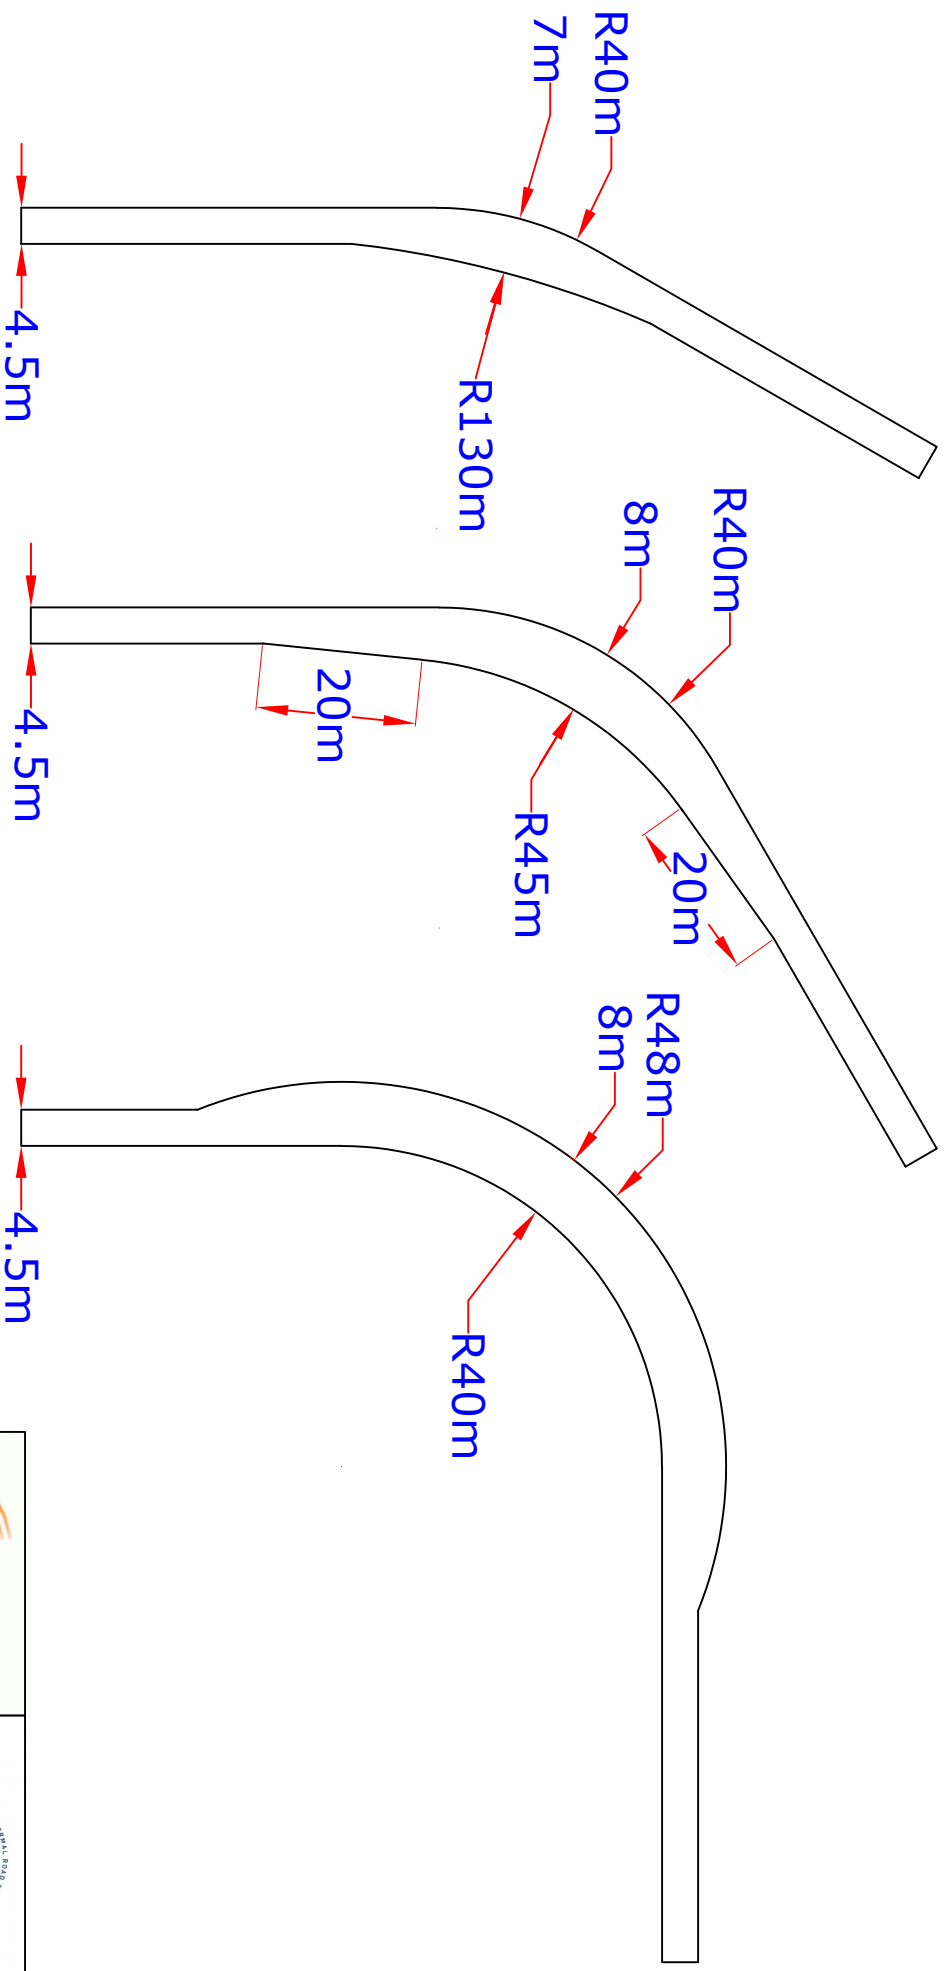

DO NOT SCALE - FOR INFORMATION PURPOSES ONLY

TITLE	30m TOWER RADII - 30° - 60° - 90°
DATE	01/01/2019
DRG No.	T40.2 TRACK