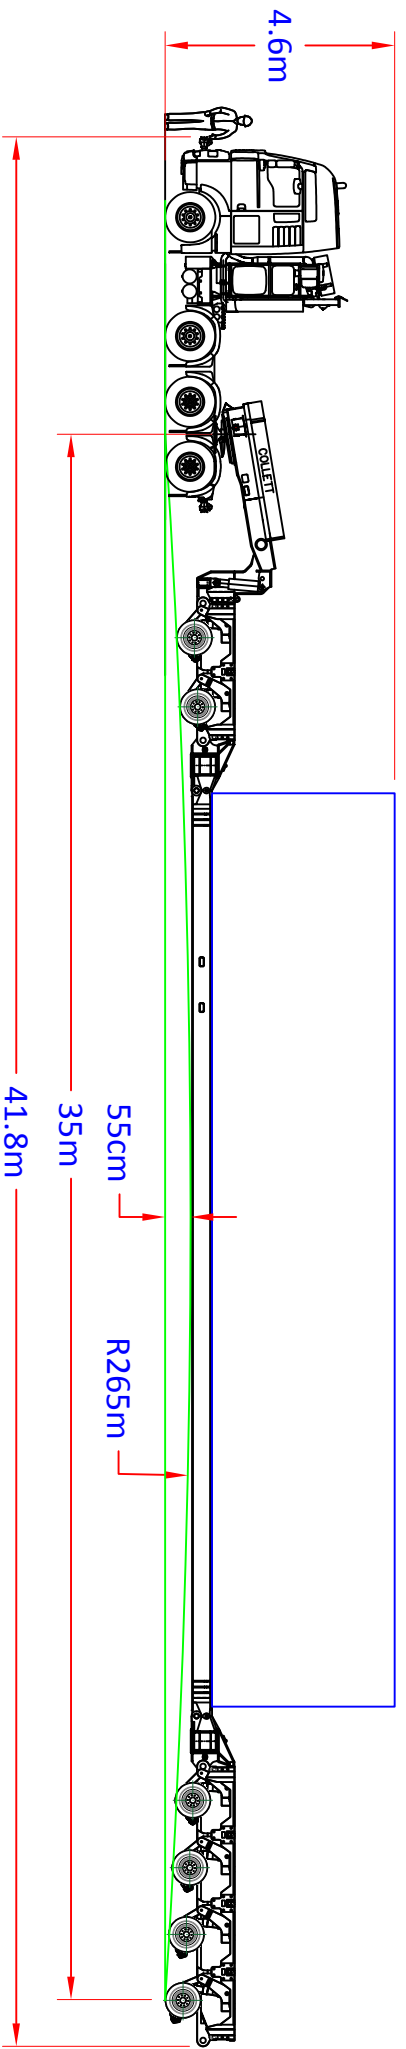

DO NOT SCALE - FOR INFORMATION PURPOSES ONLY

TITLE 20M TOWER - VESSEL BRIDGE

DATE 01/01/2019 DRG No. T55.1