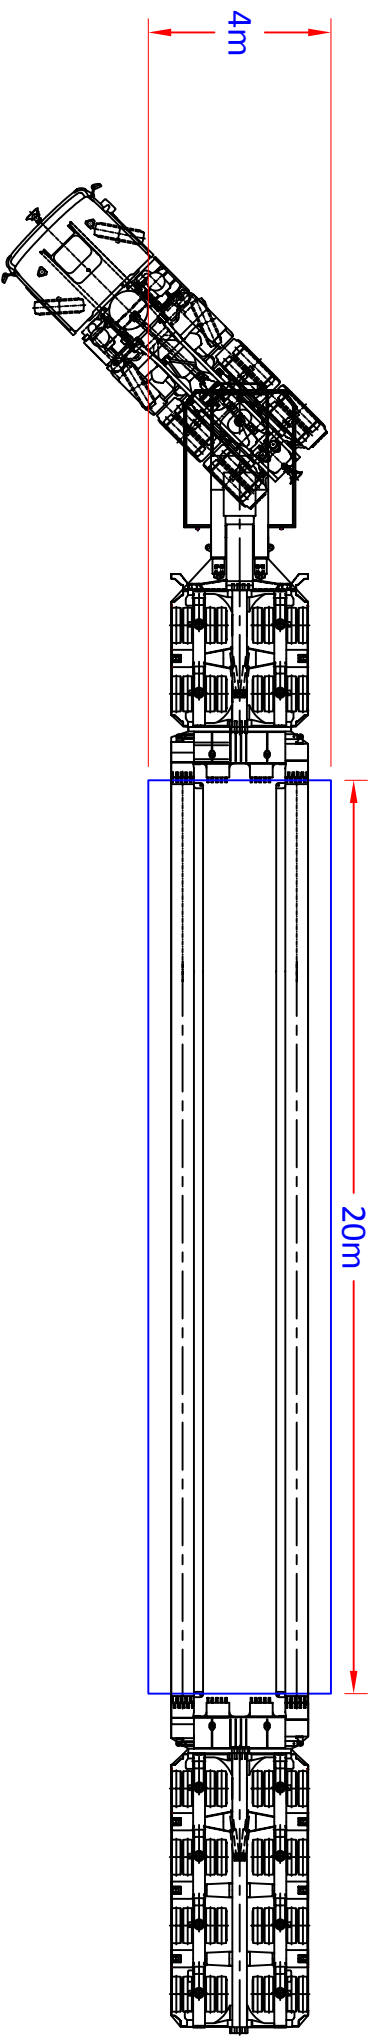

DO NOT SCALE - FOR INFORMATION PURPOSES ONLY

TITLE 20M TOWER - VESSEL BRIDGE

DATE 01/01/2019 DRG No. T55.1